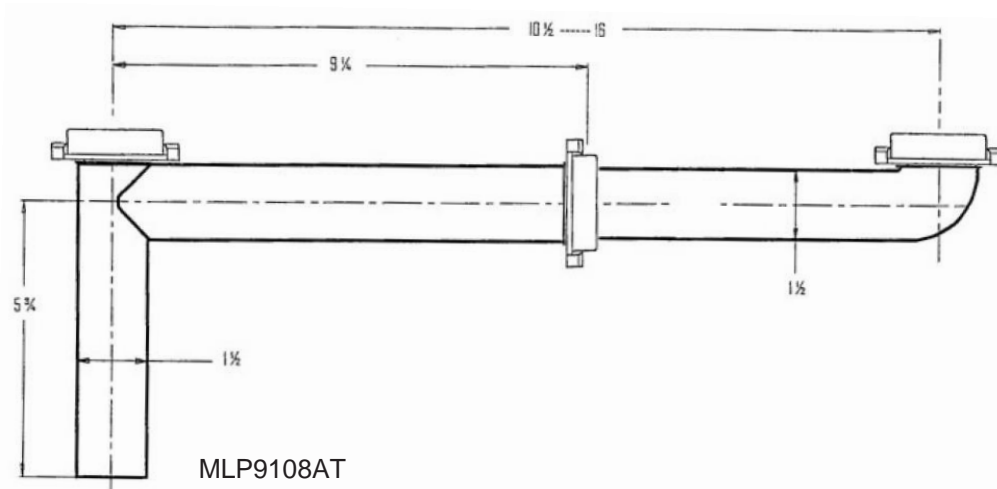

Adjustable Slip Joint End Outlet Continuous Waste

Product Specifications

FEATURES

- 1-1/2" Poly Washers
- With Telescopic Baffle Tee
- Adjustable Up To 16"

MLP9108AT

MLP9121AT8BG

✓ To Submit	Part #	Description	Pkg
	MLA9108ATB	1-1/2" x 16" ABS Adjustable Slip Joint End Outlet Continuous Waste	Bag
	MLP9108AT	1-1/2" x 16" PVC Adjustable Slip Joint End Outlet Continuous Waste	Box
	MLP9108ATBG	1-1/2" x 16" PVC Adjustable Slip Joint End Outlet Continuous Waste	Bag
	MLP9121AT	1-1/2" x 16" PVC Adjustable Slip Joint/Direct Connect End Outlet Continuous Waste	Box
	MLP9121ATBG	1-1/2" x 16" PVC Adjustable Slip Joint/Direct Connect End Outlet Continuous Waste	Bag
	MLP9121AT8BG	1-1/2" x 16" PVC Adjustable Slip Joint/Direct Connect End Outlet Continuous Waste, 5/8" Branch	Bag