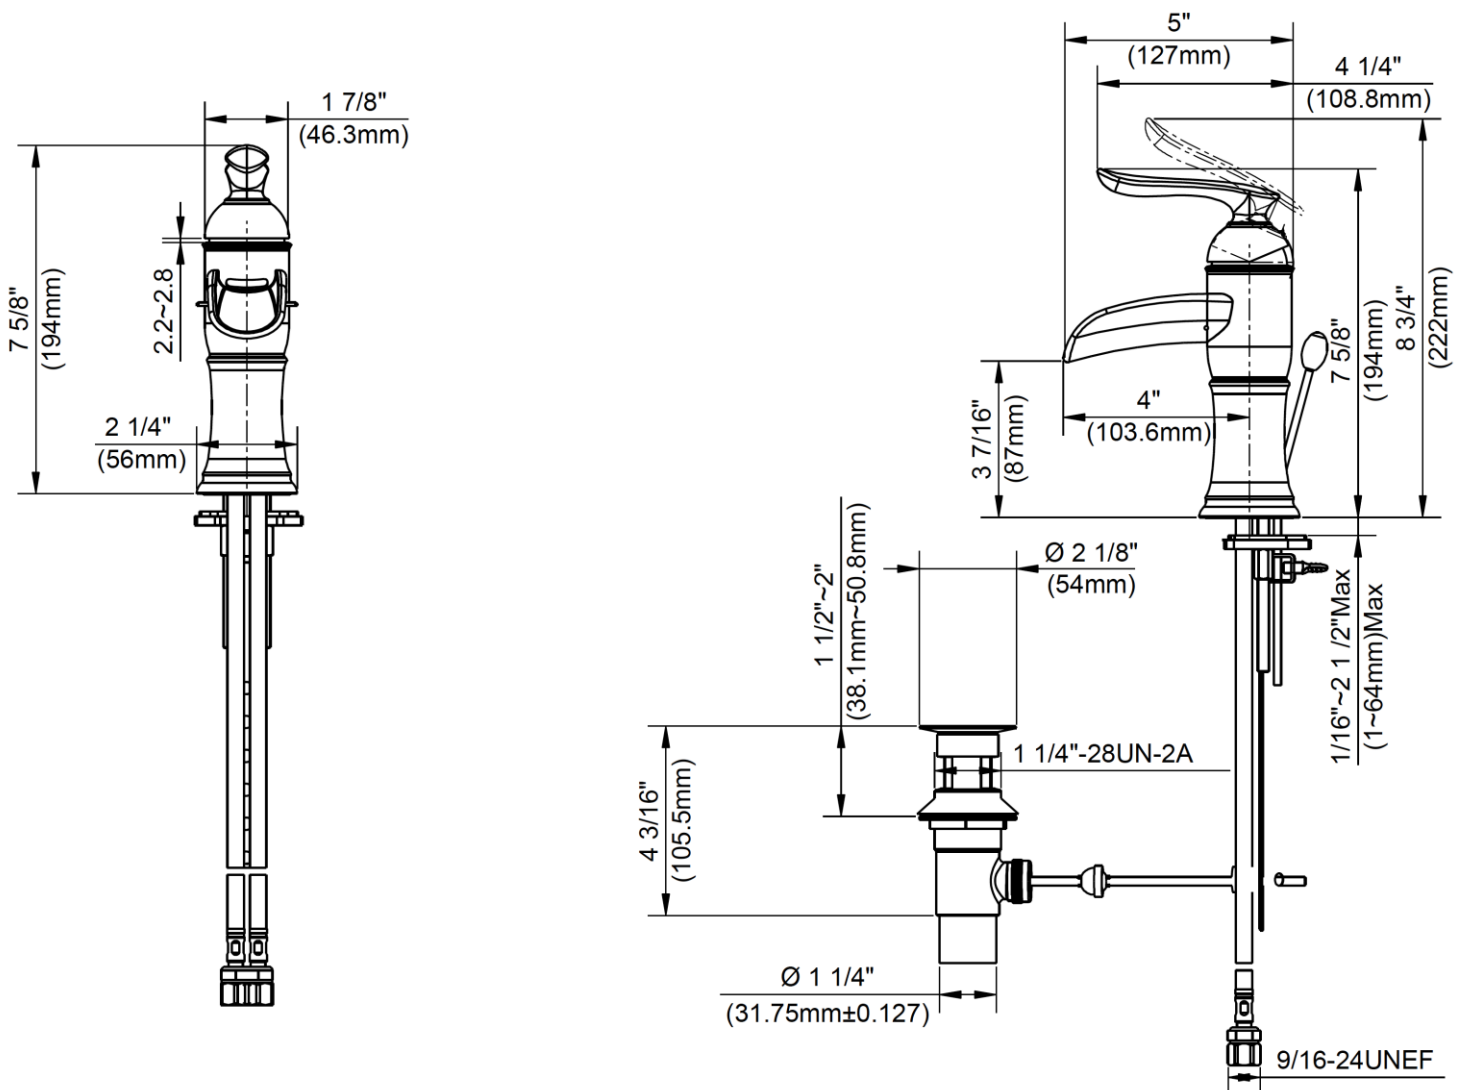

Contact your sales representative for more information or visit our website at luxartcollection.com

Single Post Mount Faucet with Open Spout

Socle de colonne unique avec canal ouvert
Grifo con base de columna con canal abierto

Product Specifications

LUXART.
Beauty in every detail.™

BRITANNIA®

BRL2110S-PUCP
BRL2110S-PUBN
BRL2110S-PUORB

Contact your sales representative for more information or visit our website at luxartcollection.com