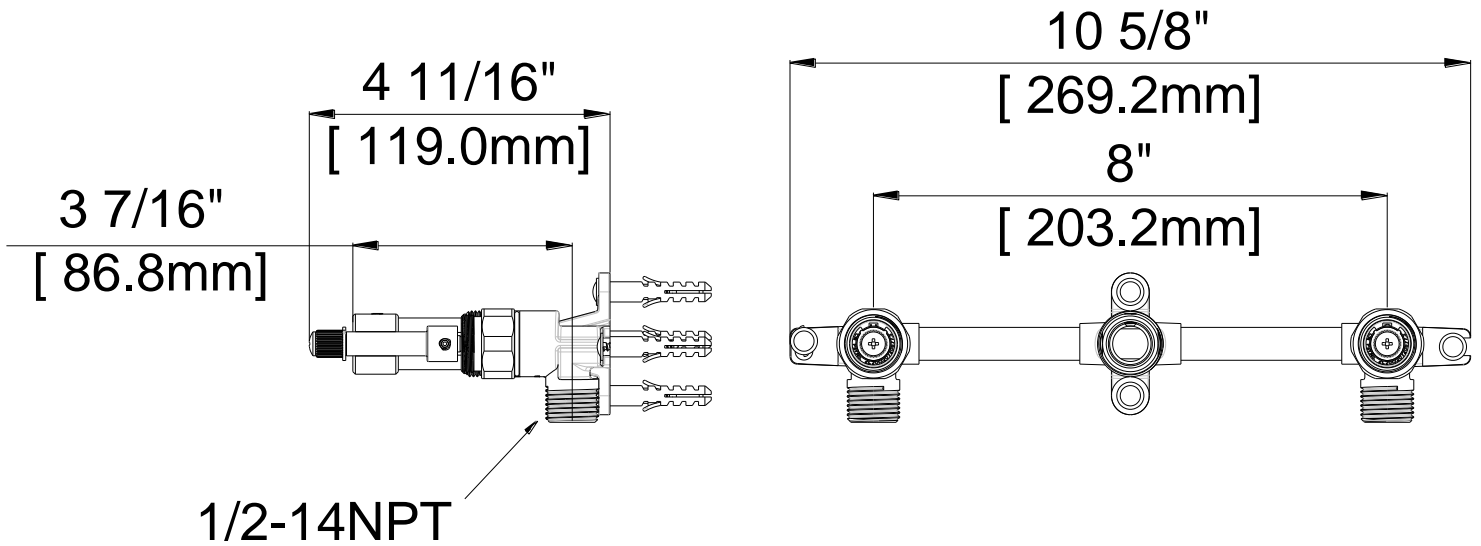

Wall Mounted Roman Tub Rough-In Valve

Robinetterie brute murale de bain romain

Válvula de montaje en pared para bañera tipo romana

Product Specifications

LUXART®

MODERN

1342

Contact your sales representative for more information or visit our website at luxartcollection.com

Revised 3/28/2023