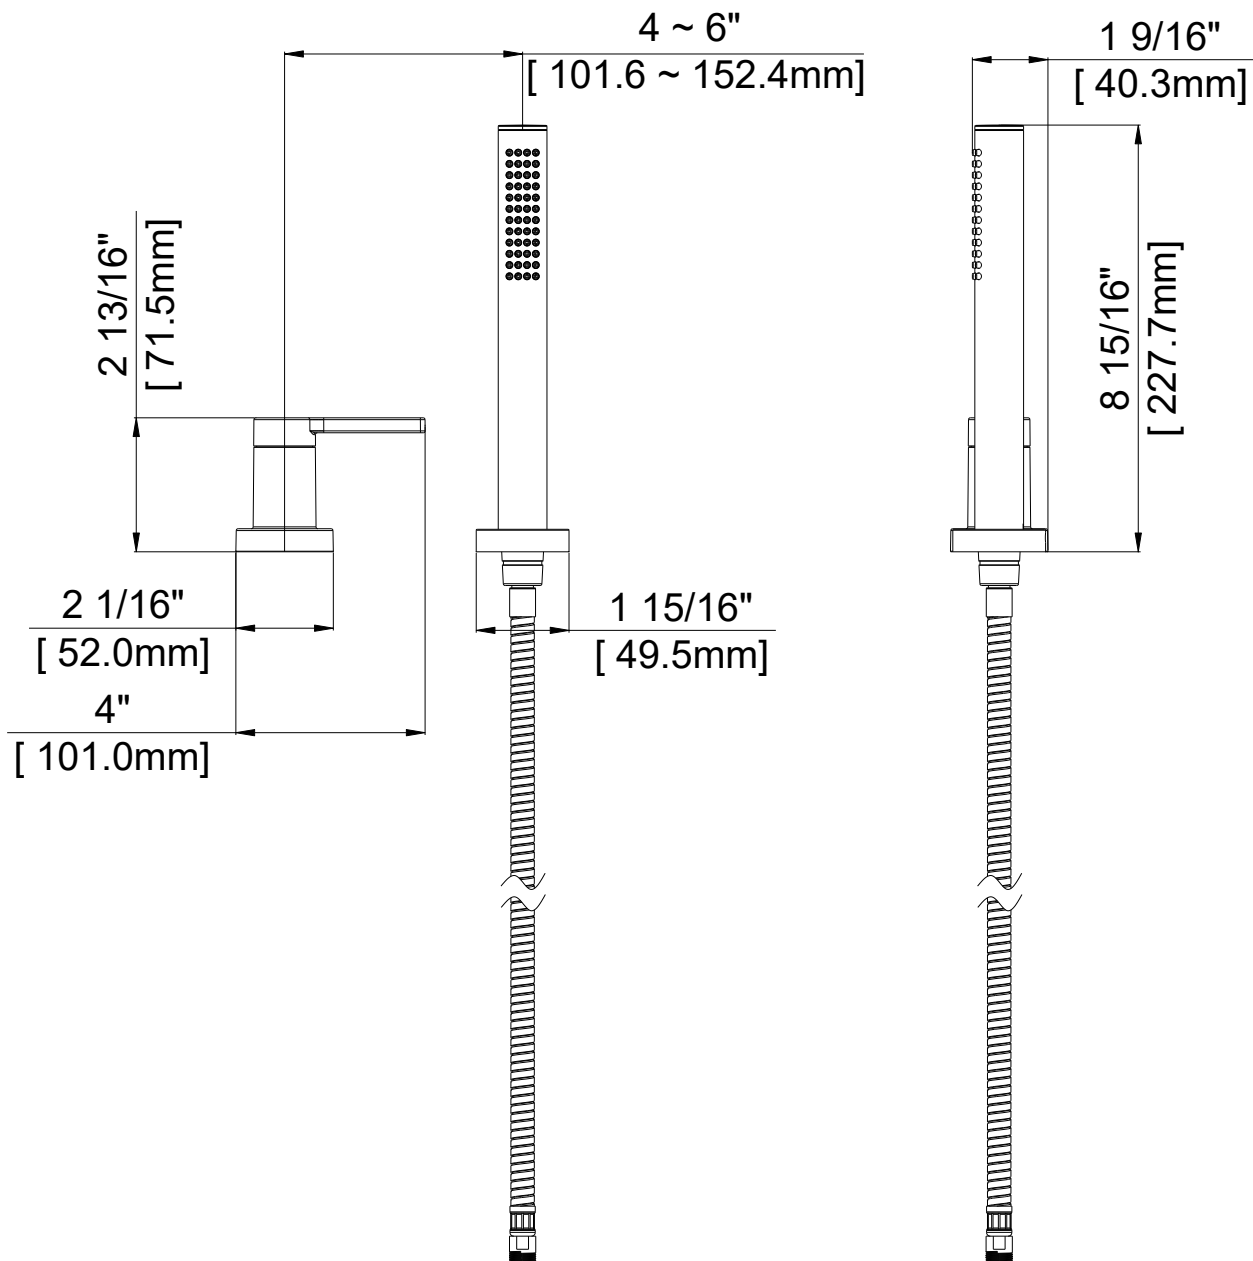

Personal Shower Trim With Diverter

Garniture de douche personnelle avec inverseur
Pieza exterior para ducha de mano con bifurcador

LUXART®

Product Specifications

moda

MD341-LFDV-CP
MD341-LFDV-BN
MD341-LFDV-PBB

Contact your sales representative for more information or visit our website at luxartcollection.com