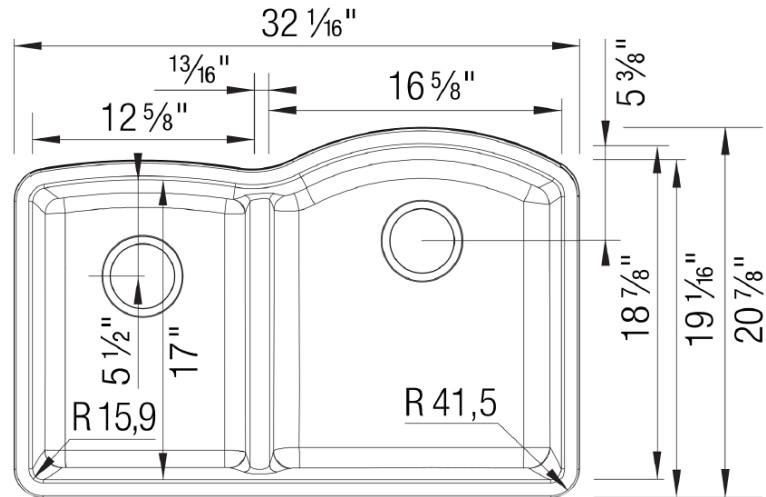

SILGRANIT®

LUXART®

Double Bowl 40/60 Offset Low Divide Undermount

Product Specifications

Contact your sales representative for more information or visit our website at luxartcollection.com

Revised 3/08/2024