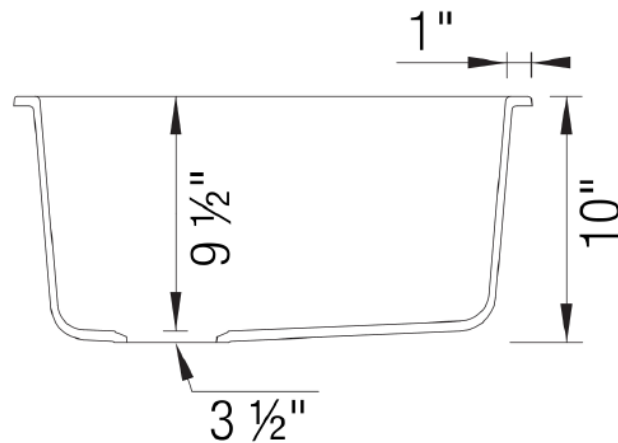

SILGRANIT®

LUXART®

Double Bowl 40/60 Offset Low Divide Undermount

Product Specifications

Contact your sales representative for more information or visit our website at luxartcollection.com

Revised 3/08/2024