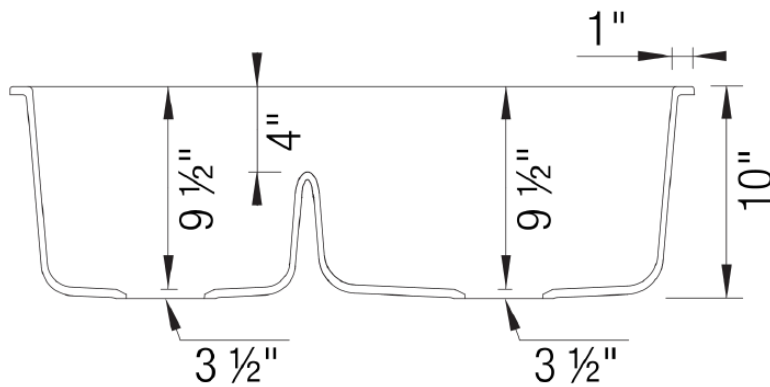

SILGRANIT®

LUXART®

Double Bowl 40/60 Offset Low Divide Undermount

Product Specifications

Contact your sales representative for more information or visit our website at luxartcollection.com

Revised 3/08/2024