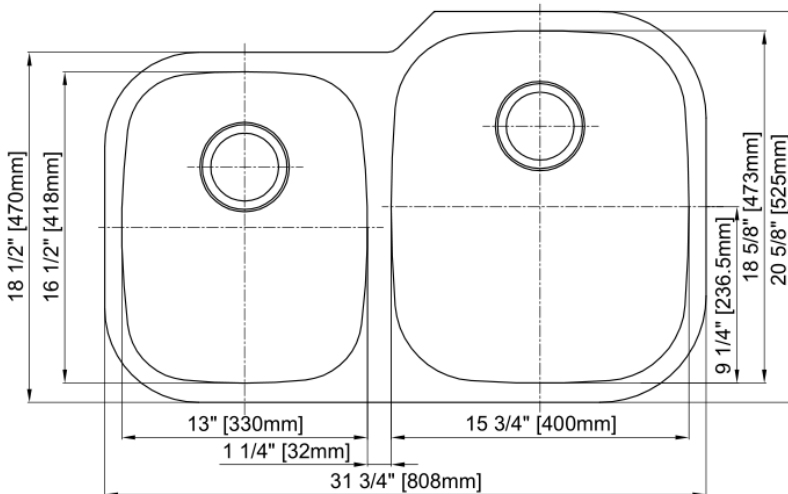

Double Bowl Kitchen Sink

Product Specifications

Features

- 16 Gauge
- Type 304 Stainless Steel
- Includes Mounting Clips
- Fully Undercoated
- Sound Absorption Pads
- Brushed Satin Finish

Overall Size: 31-3/4" x 20-5/8"

Bowl Depth: 8"(left), 10"(right)

Minimum Cabinet Size: 36"

Drain Opening: 3-1/2"

Drain Placement: Center Rear

USE SINK AS CUTOUT TEMPLATE

LXUD3221R

Optional Accessories

- Bottom Basin Rack: MLUD3221BG
- Basket Strainer: MLL7, ML18, ML14, ML15
- Soap Dispenser: CSD, LCSD, LGLSD

For cutout measurement: Use sink in sink box.

All dimensions listed are nominal. Luxart® reserves the right to make product and material changes at any time without notice.

Contact your sales representative for more information or visit our website at luxartcollection.com