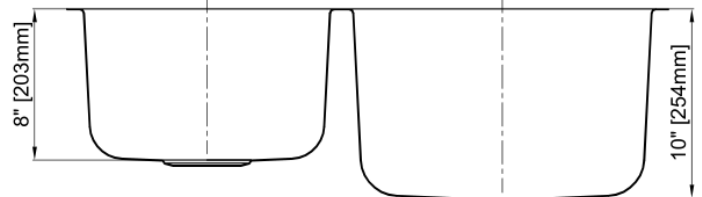

Double Bowl Kitchen Sink

Product Specifications

Features

- 16 Gauge
- Type 304 Stainless Steel
- Includes Mounting Clips
- Fully Undercoated
- Sound Absorption Pads
- Brushed Satin Finish

Overall Size: 31-3/4" x 20-5/8"

Bowl Depth: 8"(left), 10"(right)

Minimum Cabinet Size: 36"

Drain Opening: 3-1/2"

Drain Placement: Center Rear

USE SINK AS CUTOUT TEMPLATE

LXUD3221R

Optional Accessories

- Bottom Basin Rack: MLUD3221BG
- Basket Strainer: MLL7, ML18, ML14, ML15
- Soap Dispenser: CSD, LCSD, LGLSD

For cutout measurement: Use sink in sink box.

All dimensions listed are nominal. Luxart® reserves the right to make product and material changes at any time without notice.

Contact your sales representative for more information or visit our website at luxartcollection.com