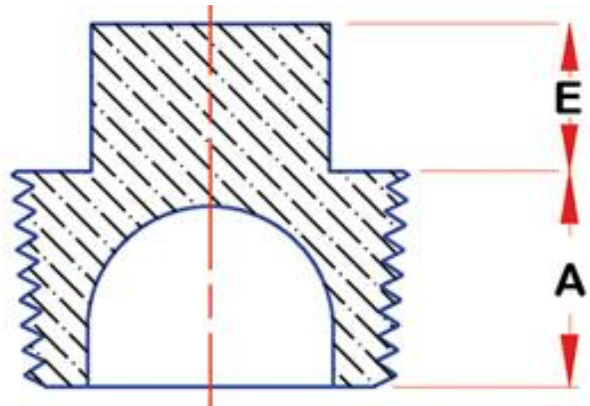

### PRODUCT FEATURES

- Threaded cast bronze
- Air tested for porosity
- Lead free: ≤ .25% Pb

### Dimensions

Part #	Size	Pkg Qty	Approx Weight	A	E
0921260006	1/2	25	0.1	0.54	0.38
0921260402	3/4	25	0.12	0.55	0.44
0921260808	1	25	0.21	0.69	0.5
0921261202	1-1/4	25	0.31	0.71	0.56
0921261608	1-1/2	25	0.43	0.73	0.62
0921262002	2	10	0.63	0.76	0.68
LF67024	2-1/2	5	1.31	1.07	0.74
LF67030	3	5	2	1.13	0.8
LF67040	4	5	3.15	1.22	0.92