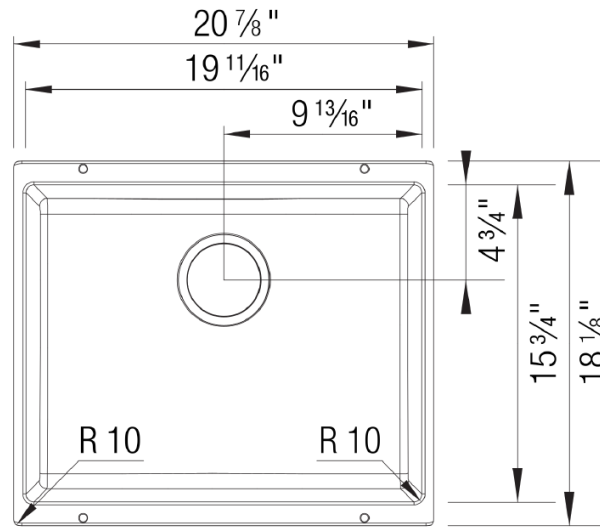

SILGRANIT® Single Bowl Undermount

LUXART®

Product Specifications

Contact your sales representative for more information or visit our website at luxartcollection.com