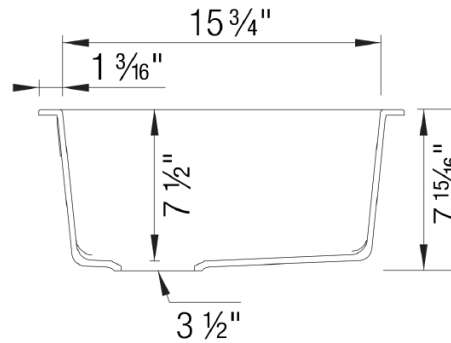

SILGRANIT® Single Bowl Undermount

LUXART®

Product Specifications

Contact your sales representative for more information or visit our website at luxartcollection.com