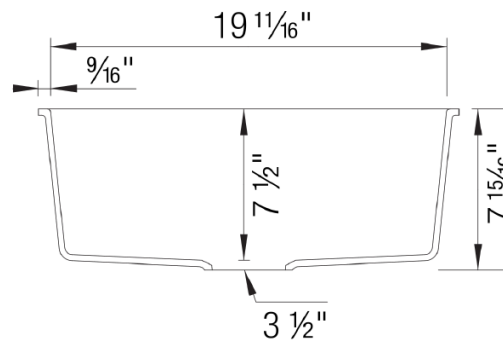

SILGRANIT® Single Bowl Undermount

LUXART®

Product Specifications

Contact your sales representative for more information or visit our website at luxartcollection.com