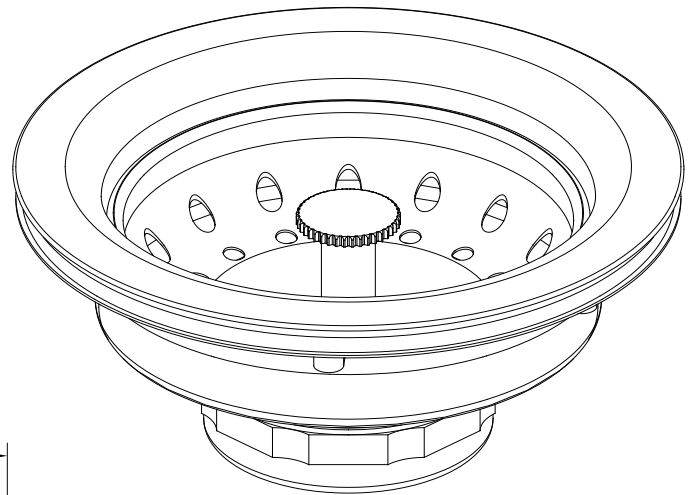

SPECIFICATIONS

- Stainless Steel Body
- Stainless Steel Basket
- Plastic Post with Chrome Finish
- Zinc Die Cast Locknut
- Zinc Die Cast Tailpiece Nut

ML11

CROSS REFERENCE	
11	SS-100
S14-001	2-9-3
1431SSBX	ZP100-SS
300-013	

No.	Part Name	Material
1	Stick Post	ABS
2	Basket	Stainless Steel
3	Stopper	Rubber
4	Body	Stainless Steel
5	Washer	Rubber
6	Friction Washer	Paper
7	Locknut	Zinc
8	Washer	PE
9	Tailpiece Nut	Zinc