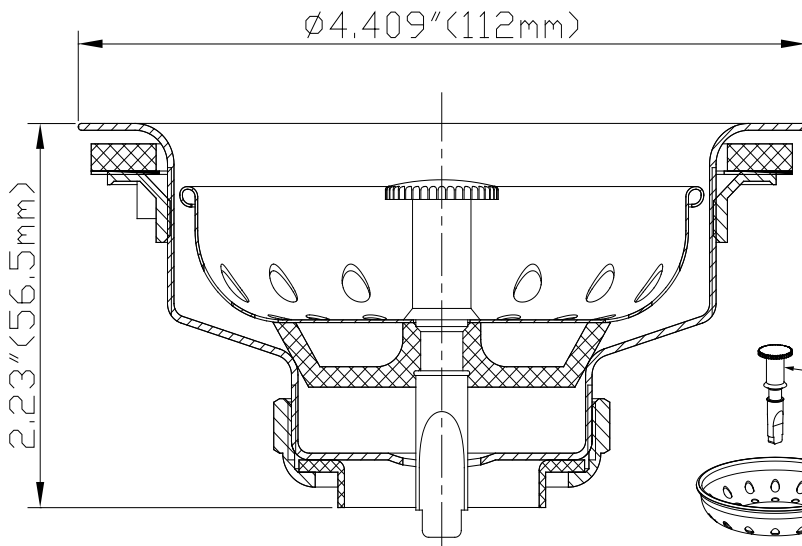

SPECIFICATIONS

- Stainless Steel Body
- Stainless Steel Basket
- Plastic Post with Chrome Finish
- Zinc Die Cast Locknut
- Zinc Die Cast Tailpiece Nut

ML11

CROSS REFERENCE	
11	SS-100
S14-001	2-9-3
1431SSBX	ZP100-SS
300-013	

No.	Part Name	Material
1	Stick Post	ABS
2	Basket	Stainless Steel
3	Stopper	Rubber
4	Body	Stainless Steel
5	Washer	Rubber
6	Friction Washer	Paper
7	Locknut	Zinc
8	Washer	PE
9	Tailpiece Nut	Zinc