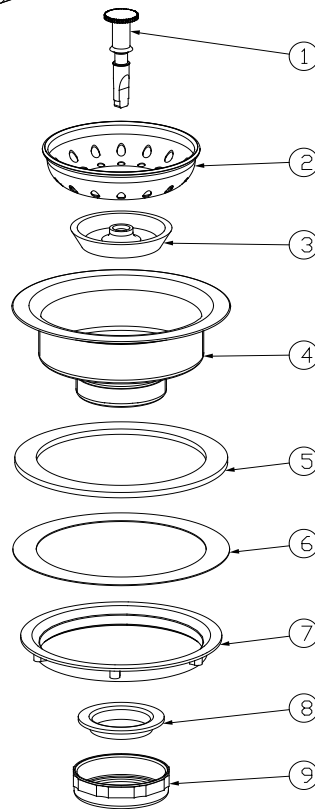

SPECIFICATIONS

- Stainless Steel Body
- Stainless Steel Basket
- Plastic Post with Chrome Finish
- Zinc Die Cast Locknut
- Zinc Die Cast Tailpiece Nut

ML11

CROSS REFERENCE	
11	SS-100
S14-001	2-9-3
1431SSBX	ZP100-SS
300-013	

No.	Part Name	Material
1	Stick Post	ABS
2	Basket	Stainless Steel
3	Stopper	Rubber
4	Body	Stainless Steel
5	Washer	Rubber
6	Friction Washer	Paper
7	Locknut	Zinc
8	Washer	PE
9	Tailpiece Nut	Zinc