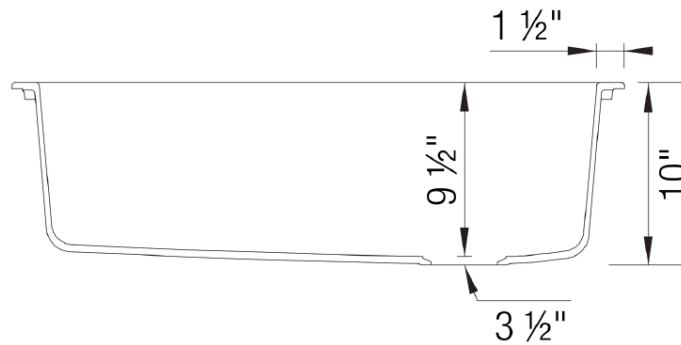

SILGRANIT® Single Bowl Dual Mount

LUXART®

Product Specifications

Contact your sales representative for more information or visit our website at luxartcollection.com