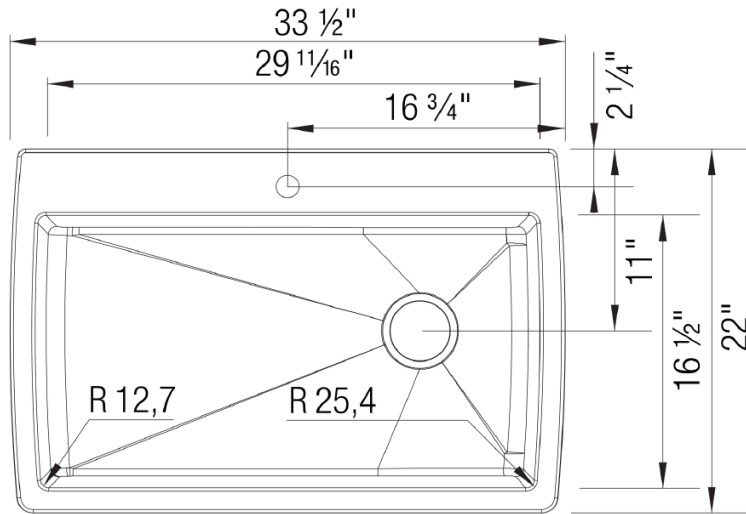

SILGRANIT® Single Bowl Dual Mount

LUXART®

Product Specifications

Contact your sales representative for more information or visit our website at luxartcollection.com