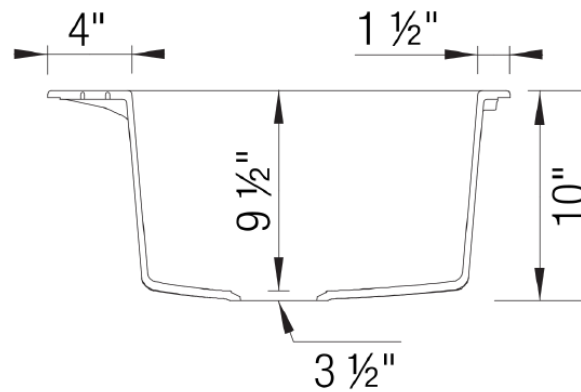

SILGRANIT® Single Bowl Dual Mount

LUXART®

Product Specifications

Contact your sales representative for more information or visit our website at luxartcollection.com