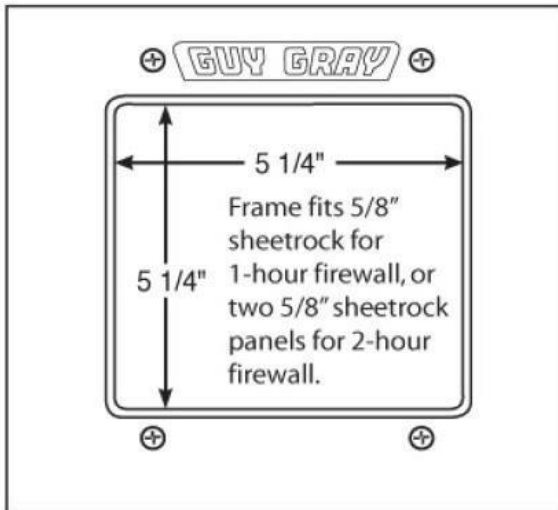

Valve & Drain Options:

- Qtr Turn Valve kit with 1/2" Sweat, CPVC, PEX or Wirsbo connection.
- Kit includes valves, locknuts and o-rings
- Valves comply with ASME A112.18.1