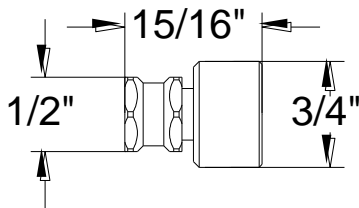

Product Specifications

LOEXT-CP
LOEXT-BN
LOEXT-BLM
LOEXT-ORB
LOEXT-PN

or

Contact your sales representative for more information or visit our website at luxartcollection.com

Tub/Shower Rough-In Valve Extension Kit

LUXART.

Nécessaire de rallonge de plomberie brute de bain/douche
Conjunto de extensión de la válvula enfoscada para bañera o ducha

Product Specifications

LOEXT-CP
LOEXT-BN
LOEXT-BLM
LOEXT-ORB
LOEXT-PN

Contact your sales representative for more information or visit our website at luxartcollection.com