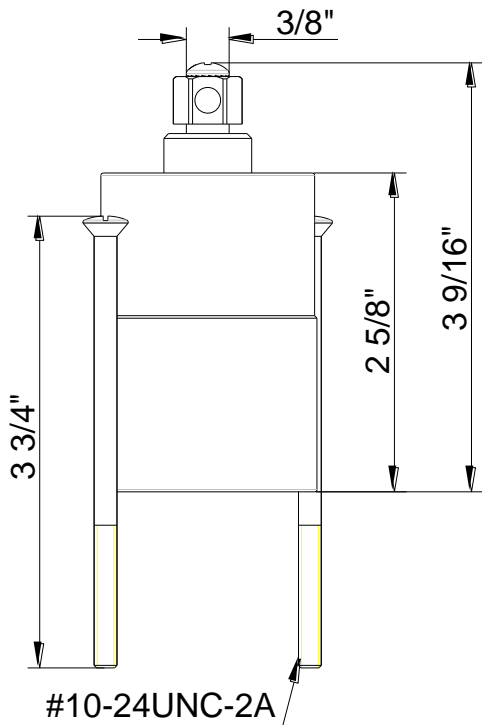

Product Specifications

LOEXT-CP
LOEXT-BN
LOEXT-BLM
LOEXT-ORB
LOEXT-PN

or

Contact your sales representative for more information or visit our website at luxartcollection.com

Tub/Shower Rough-In Valve Extension Kit