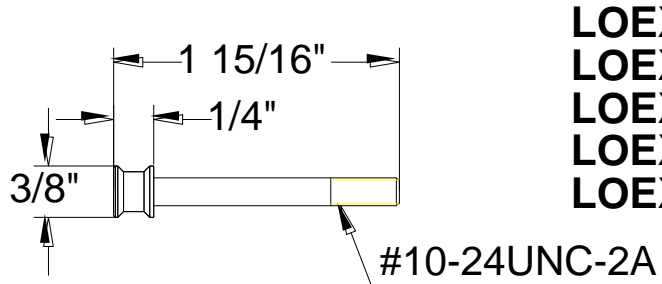

Tub/Shower Rough-In Valve Extension Kit

LUXART.

Nécessaire de rallonge de plomberie brute de bain/douche
Conjunto de extensión de la válvula enfoscada para bañera o ducha

Product Specifications

LOEXT-CP
LOEXT-BN
LOEXT-BLM
LOEXT-ORB
LOEXT-PN