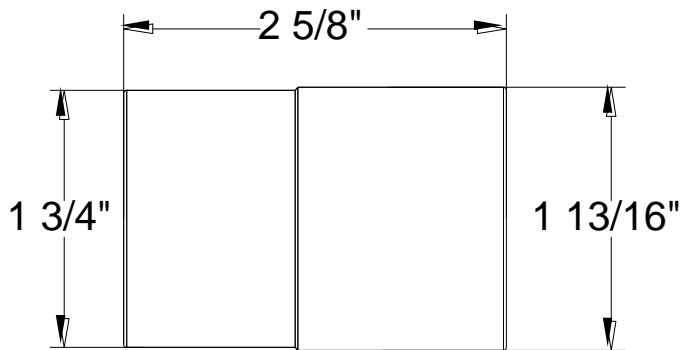

Contact your sales representative for more information or visit our website at luxartcollection.com