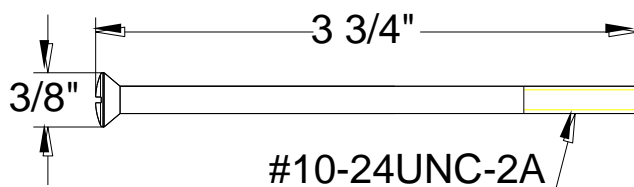

Contact your sales representative for more information or visit our website at luxartcollection.com