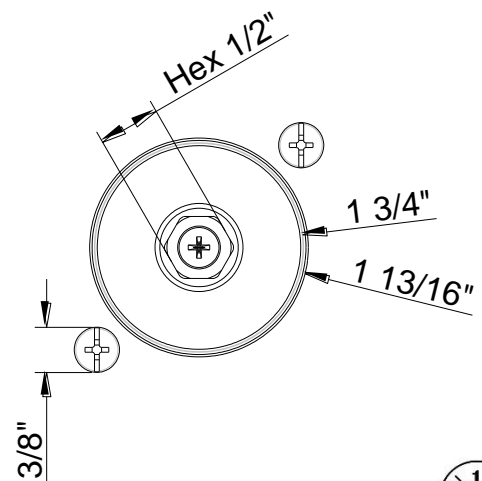

Contact your sales representative for more information or visit our website at luxartcollection.com

Tub/Shower Rough-In Valve Extension Kit

LUXART.

Nécessaire de rallonge de plomberie brute de bain/douche
Conjunto de extensión de la válvula enfoscada para bañera o ducha

Product Specifications

LOEXT-CP
LOEXT-BN
LOEXT-BLM
LOEXT-ORB
LOEXT-PN

or

Contact your sales representative for more information or visit our website at luxartcollection.com

Tub/Shower Rough-In Valve Extension Kit