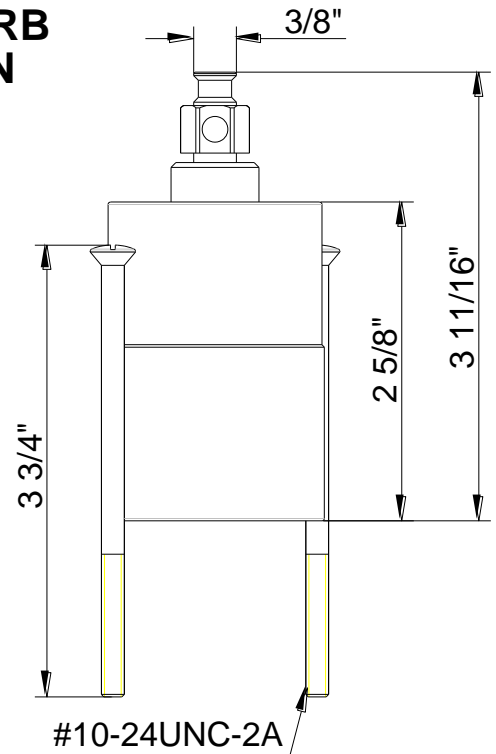

Contact your sales representative for more information or visit our website at luxartcollection.com