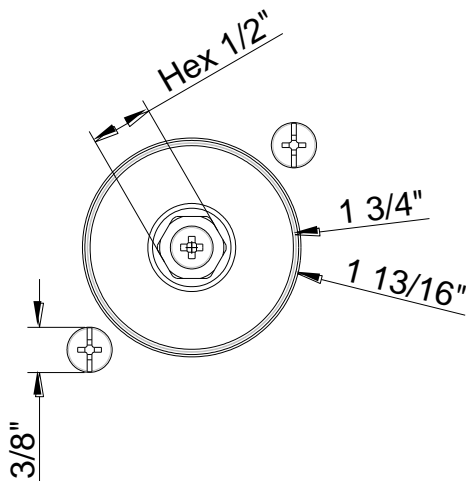

Contact your sales representative for more information or visit our website at luxartcollection.com

Tub/Shower Rough-In Valve Extension Kit

LUXART.

Nécessaire de rallonge de plomberie brute de bain/douche
Conjunto de extensión de la válvula enfoscada para bañera o ducha

Product Specifications

LOEXT-CP
LOEXT-BN
LOEXT-BLM
LOEXT-ORB
LOEXT-PN

or

Contact your sales representative for more information or visit our website at luxartcollection.com

Tub/Shower Rough-In Valve Extension Kit