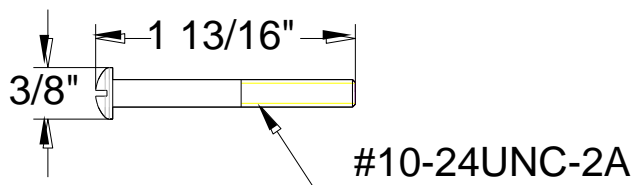

Contact your sales representative for more information or visit our website at luxartcollection.com