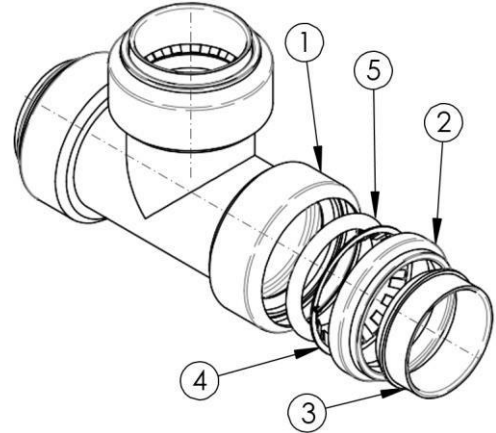

Push Connect® Brass Tees

Product Specifications

Page 2 of 2

MATERIALS & SPECIFICATIONS

#	Component	Material	
		<= 1"	> 1"
1	Body	Lead Free Brass	Lead Free Brass
2	Seat Ring	POM	Lead Free Brass
3	Push Ring	POM	Lead Free Brass
4	Grip ring	Stainless Steel	Stainless Steel
5	O-Ring Seal	EPDM70	EPDM70

DIMENSIONS

#	Ø	D	L
MLU358LF	TBD	TBD	TBD
MLU360LF	0.515	0.81	2.34
MLU362LF	0.64	1	2.76
MLU370LF	0.88	1.06	3.39
MLU374LF	1.142	1.31	3.9
MLU360LF-S	0.515	0.81	2.34
MLU362LF-S	0.64	1	2.76
MLU370LF-S	0.88	1.06	3.39
MLU374LF-S	1.142	1.31	3.9