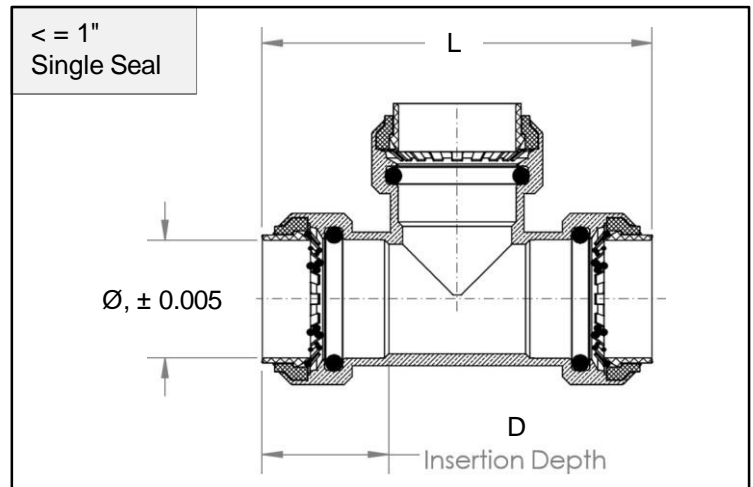

Push Connect® Brass Tees

Product Specifications

Page 2 of 2

MATERIALS & SPECIFICATIONS

#	Component	Material	
		<= 1"	> 1"
1	Body	Lead Free Brass	Lead Free Brass
2	Seat Ring	POM	Lead Free Brass
3	Push Ring	POM	Lead Free Brass
4	Grip ring	Stainless Steel	Stainless Steel
5	O-Ring Seal	EPDM70	EPDM70

DIMENSIONS

#	Ø	D	L
MLU358LF	TBD	TBD	TBD
MLU360LF	0.515	0.81	2.34
MLU362LF	0.64	1	2.76
MLU370LF	0.88	1.06	3.39
MLU374LF	1.142	1.31	3.9
MLU360LF-S	0.515	0.81	2.34
MLU362LF-S	0.64	1	2.76
MLU370LF-S	0.88	1.06	3.39
MLU374LF-S	1.142	1.31	3.9