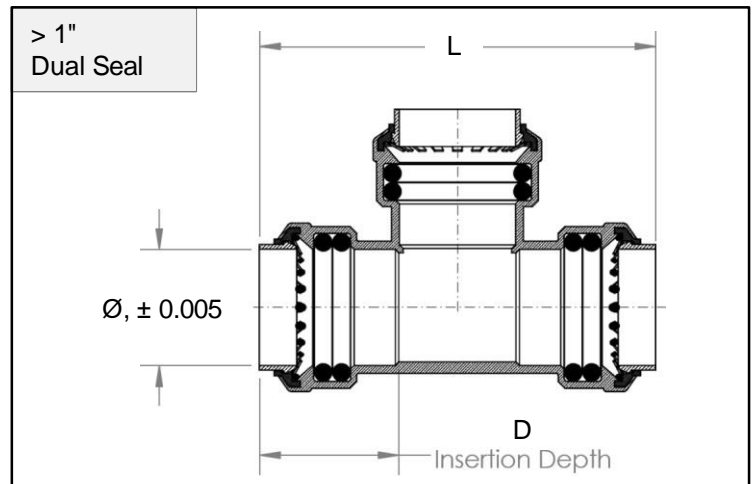

Push Connect® Brass Tees

Product Specifications

Page 2 of 2

MATERIALS & SPECIFICATIONS

#	Component	Material	
		<= 1"	> 1"
1	Body	Lead Free Brass	Lead Free Brass
2	Seat Ring	POM	Lead Free Brass
3	Push Ring	POM	Lead Free Brass
4	Grip ring	Stainless Steel	Stainless Steel
5	O-Ring Seal	EPDM70	EPDM70

DIMENSIONS

#	Ø	D	L
MLU358LF	TBD	TBD	TBD
MLU360LF	0.515	0.81	2.34
MLU362LF	0.64	1	2.76
MLU370LF	0.88	1.06	3.39
MLU374LF	1.142	1.31	3.9
MLU360LF-S	0.515	0.81	2.34
MLU362LF-S	0.64	1	2.76
MLU370LF-S	0.88	1.06	3.39
MLU374LF-S	1.142	1.31	3.9