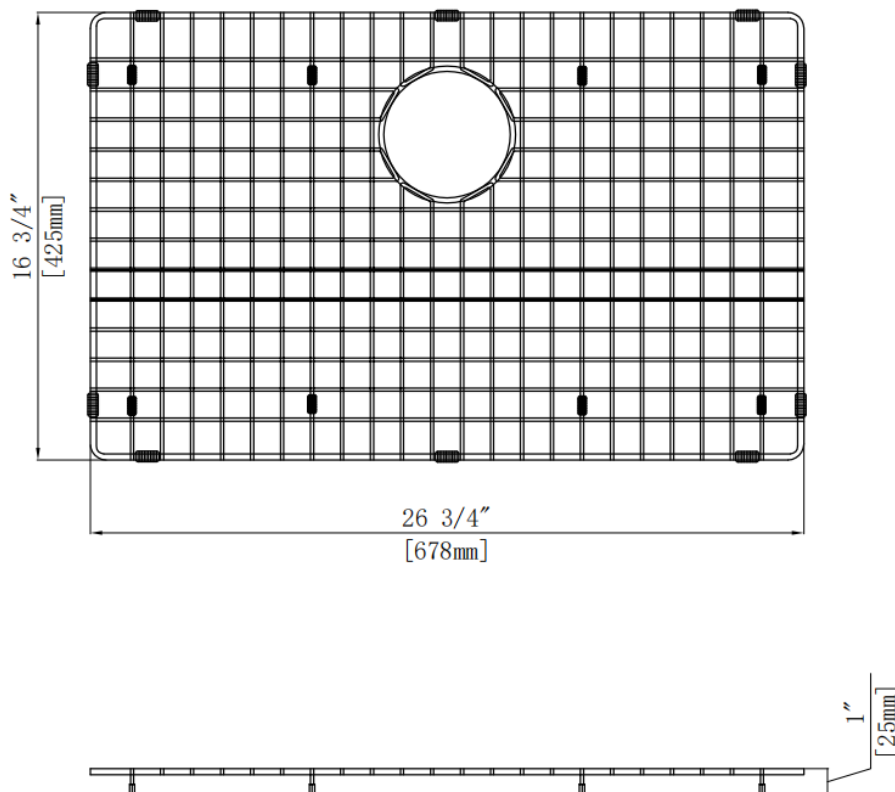

**LXZS2919BG**

**Overall Size:** 26-3/4" x 16-3/4" x 1"

**Drain Placement:** Center Rear

**Material:** Stainless Steel

All dimensions listed are nominal. Luxart® reserves the right to make product and material changes at any time without notice.