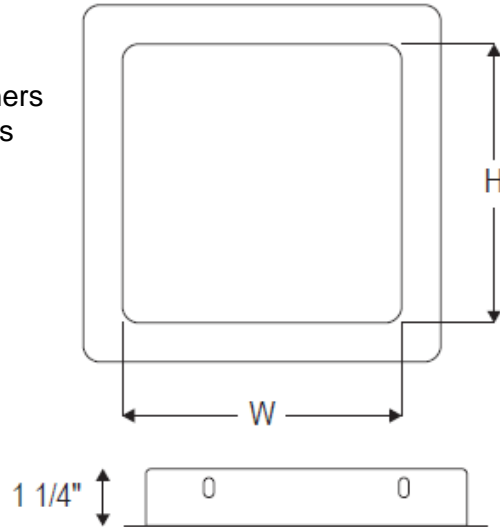

Stainless Steel Access Panel with Screwdriver Lock

Product Specifications

FEATURES

- One-piece frame construction
- Full length hinge
- Door and frame have rounded corners
- Made from 16-gauge #304 stainless steel

✓ To Submit	Part #	Description	Wall Opening (in)	Frame Size Outer Flange (in)
	ML67915	6 x 6 SS Drywall Access Panel w/ Screwdriver Lock	6-1/2 x 6-1/2	7-5/8 x 7-5/8
	ML67905	8 x 8 SS Drywall Access Panel w/ Screwdriver Lock	8-1/2 x 8-1/2	9-5/8 x 9-5/8
	ML67920	10 x 10 SS Drywall Access Panel w/ Screwdriver Lock	10-1/2 x 10-1/2	11-5/8 x 11-5/8
	ML67922	12 x 12 SS Drywall Access Panel w/ Screwdriver Lock	12-1/2 x 12-1/2	13-5/8 x 13-5/8
	ML67925	14 x 14 SS Drywall Access Panel w/ Screwdriver Lock	14-1/2 x 14-1/2	15-5/8 x 15-5/8
	ML67926	16 x 16 SS Drywall Access Panel w/ Screwdriver Lock	16-1/2 x 16-1/2	17-5/8 x 17-5/8
	ML67927	18 x 18 SS Drywall Access Panel w/ Screwdriver Lock	18-1/2 x 18-1/2	19-5/8 x 19-5/8
	ML67928	24 x 24 SS Drywall Access Panel w/ Screwdriver Lock	24-1/2 x 24-1/2	25-5/8 x 25-5/8