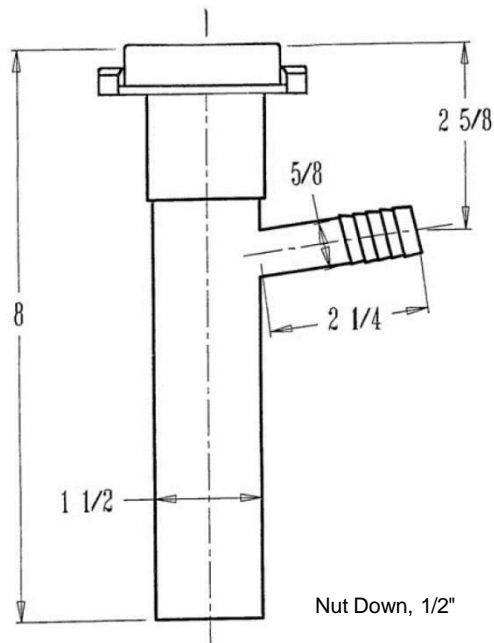

MAINLINE®

Y-Branch Tailpiece Nut-Down

Product Specifications

FEATURES

- 1-1/2" Poly Washers
- NW model does not have wing nuts

✓ To Submit	Part #	Description
	MLPP9816	1-1/2" x 8" PVC Tailpiece w 1/2" Y-Branch, Nut-Down
	MLPP9816NW	1-1/2" x 8" PVC Tailpiece w 1/2" Y-Branch, Nut-Down, No Wing Nut
	MLPP9817	1-1/2" x 8" PVC Tailpiece w 3/4" Y-Branch, Nut-Down
	MLAP9817	1-1/2" x 8" ABS Tailpiece w 3/4" Y-Branch, Nut-Down
	MLPP9817W	1-1/2" x 8" PP Tailpiece w 3/4" Y-Branch, Nut Down, Rubber Washer
	MLPP9816BD	1-1/2" x 8" PVC Tailpiece w 1/2" Y-Branch, Dual Nut
	MLPP9817BD	1-1/2" x 8" PVC Tailpiece w 3/4" Y-Branch, Dual Nut