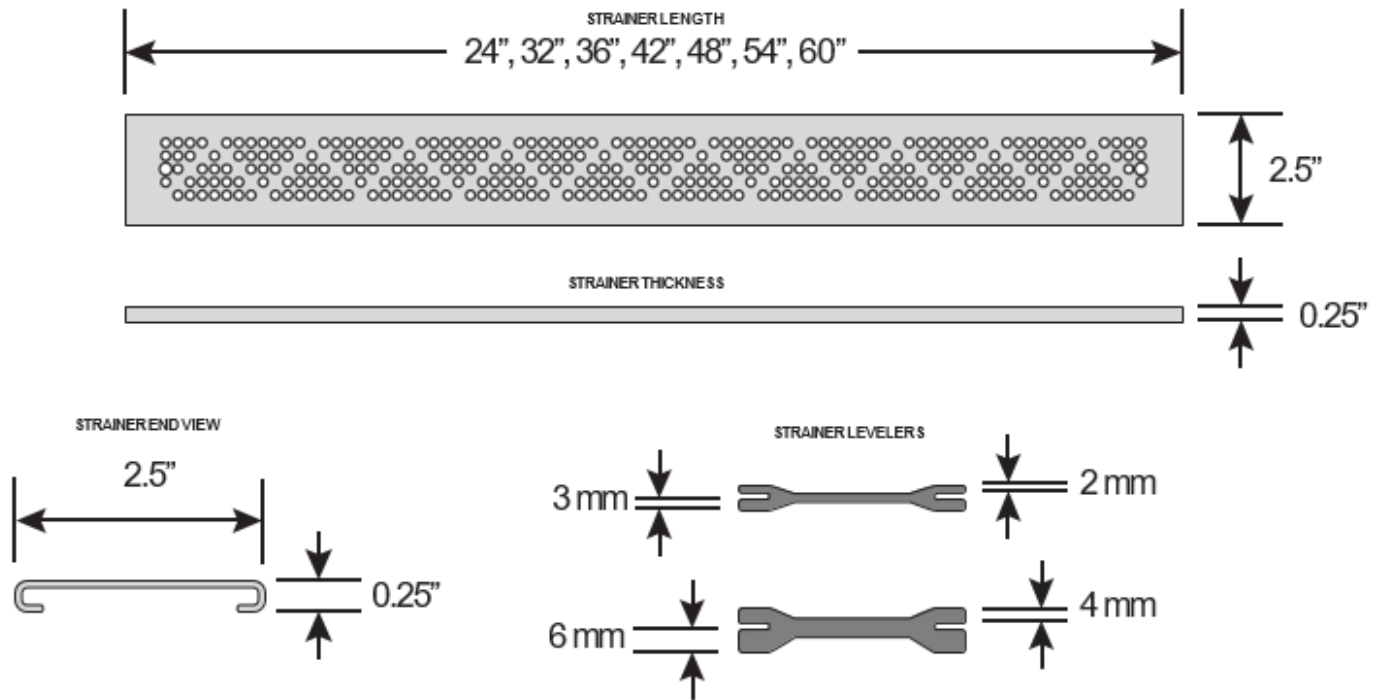

Linear Drain Grate

Product Specifications

Page 2 of 6

Dimensions:

✓ To Submit	Part Number	Description
	LX8305	Linear Drain Hair Strainer and Grate Riser (Combo Set)
	LX8306	Linear Drain Hair Strainer Replacement
	LX8307	Linear Drain Grate Riser Set Replacement
	LX8310	Linear Drain ABS Clamping Ring Hub Transition

Contact your sales representative for more information or visit our website at luxartcollection.com