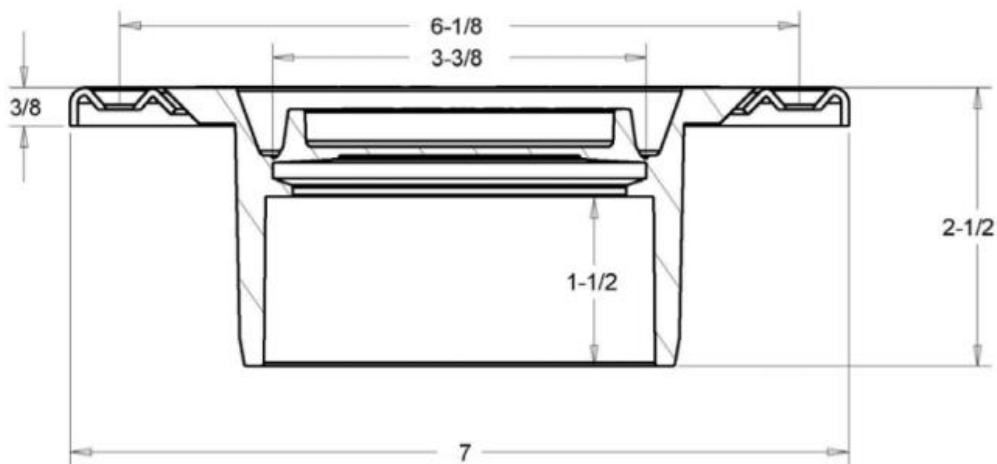

# Adjustable Ring Closet Flange with Test Cap

Product Specifications

## FEATURES

- Fits outside 3" or inside 4" SCH 40 DWV pipe
- Test Cap breaks out in one piece and will not fall down drain line
- Inset test cap cannot be damaged by construction equipment
- Beveled hub design allows easier insertion into 4" foam core pipe
- Available in PVC or ABS