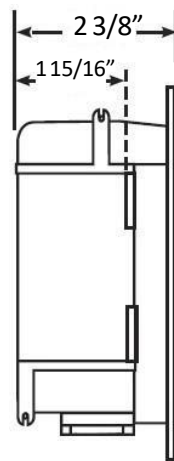

Round Mini Ice Maker Outlet Boxes with Quarter Turn Valve and Pre-Loaded Mounting Nails

Product Specifications

Product Features:

- Furnish and install miniature round ice maker outlet box with preloaded mounting nails and lead free qtr. turn valve.
- Unit shall be MAINLINE® product code checked below, manufactured by IPS Corporation.
- *Note: Valve is for illustration purposes only. Specific valve may vary.*

✓ To Submit	Part #	Product Description	Model #	Units/Case
	ML87990	1/2" Sweat Conx.	AB9200CP	20
	ML87992	1/2" PEX Conx.	AB9202CP	20
	ML87994	1/2" CPVC Conx.	AB9201CP	20
	ML87996	1/2" Wirsbo® Conx.	AB9211CP	20