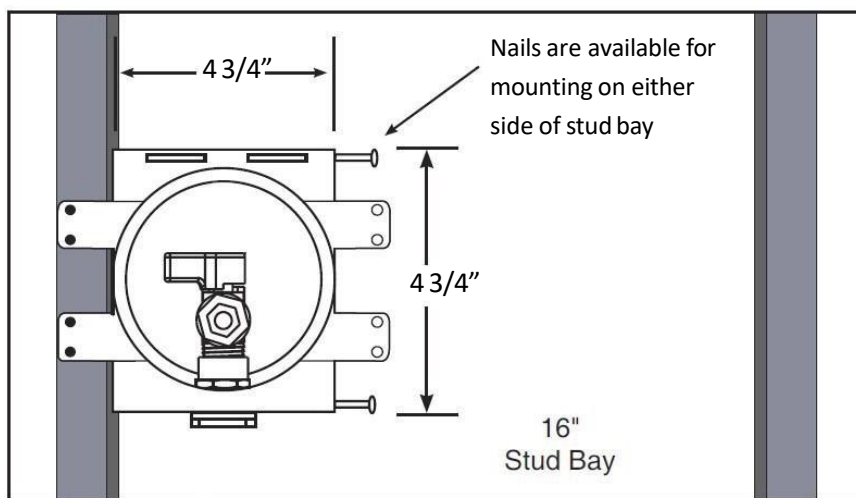

Round Mini Ice Maker Outlet Boxes with Quarter Turn Valve and Pre-Loaded Mounting Nails

Product Specifications

Product Features:

- Furnish and install miniature round ice maker outlet box with preloaded mounting nails and lead free qtr. turn valve.
- Unit shall be MAINLINE® product code checked below, manufactured by IPS Corporation.
- *Note: Valve is for illustration purposes only. Specific valve may vary.*

✓ To Submit	Part #	Product Description	Model #	Units/Case
	ML87990	1/2" Sweat Conx.	AB9200CP	20
	ML87992	1/2" PEX Conx.	AB9202CP	20
	ML87994	1/2" CPVC Conx.	AB9201CP	20
	ML87996	1/2" Wirsbo® Conx.	AB9211CP	20