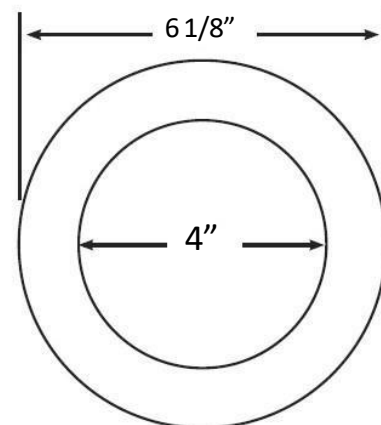

Round Mini Ice Maker Outlet Boxes with Quarter Turn Valve and Pre-Loaded Mounting Nails

Product Specifications

Product Features:

- Furnish and install miniature round ice maker outlet box with preloaded mounting nails and lead free qtr. turn valve.
- Unit shall be MAINLINE® product code checked below, manufactured by IPS Corporation.
- *Note: Valve is for illustration purposes only. Specific valve may vary.*

✓ To Submit	Part #	Product Description	Model #	Units/Case
	ML87990	1/2" Sweat Conx.	AB9200CP	20
	ML87992	1/2" PEX Conx.	AB9202CP	20
	ML87994	1/2" CPVC Conx.	AB9201CP	20
	ML87996	1/2" Wirsbo® Conx.	AB9211CP	20