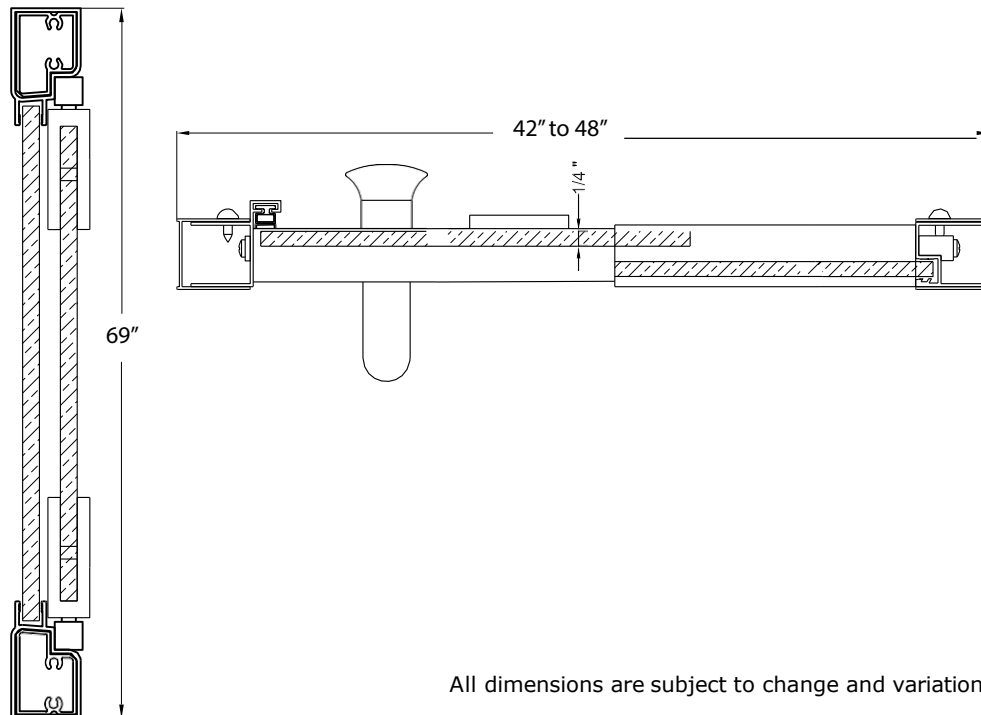

Brushed Nickel Finish Pictured

All dimensions are subject to change and variation without notice.

Revised 1/26/2022