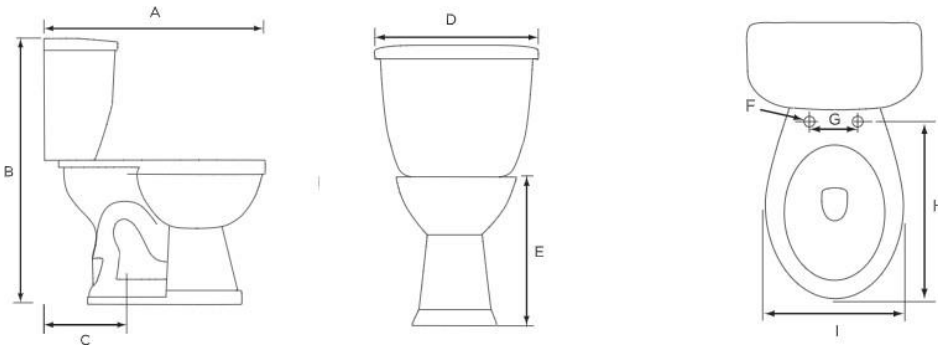

Lynx 1.6 Elongated, Two-Piece, Standard Height, 12" Left-Hand Flush

Product Specifications

Features

- Grade A Vitreous China
- Standard Height of 15-1/2"
- 2" Fully Glazed Trapway
- Siphon Jet Action Flushing
- Low Water Consumption of 1.6 GPF
- Color Matched Tank Lever
- Available in White or Biscuit
- 12" Rough-In
- Mainline Toilet Seat Sold Separately

Certifications

- IAPMO UPC
- ASME A112.19.2
- 800g MaP Rating

MLS031-029

MLS012-010

Bowl	Tank	A	B	C	D	E	F	G	H	I
MLS10010	MLS10012	29-3/8"	31"	12"	18-1/4"	15-1/2"	1/2"	5-1/2"	18-1/2"	14-1/2"
MLS10029	MLS10031									