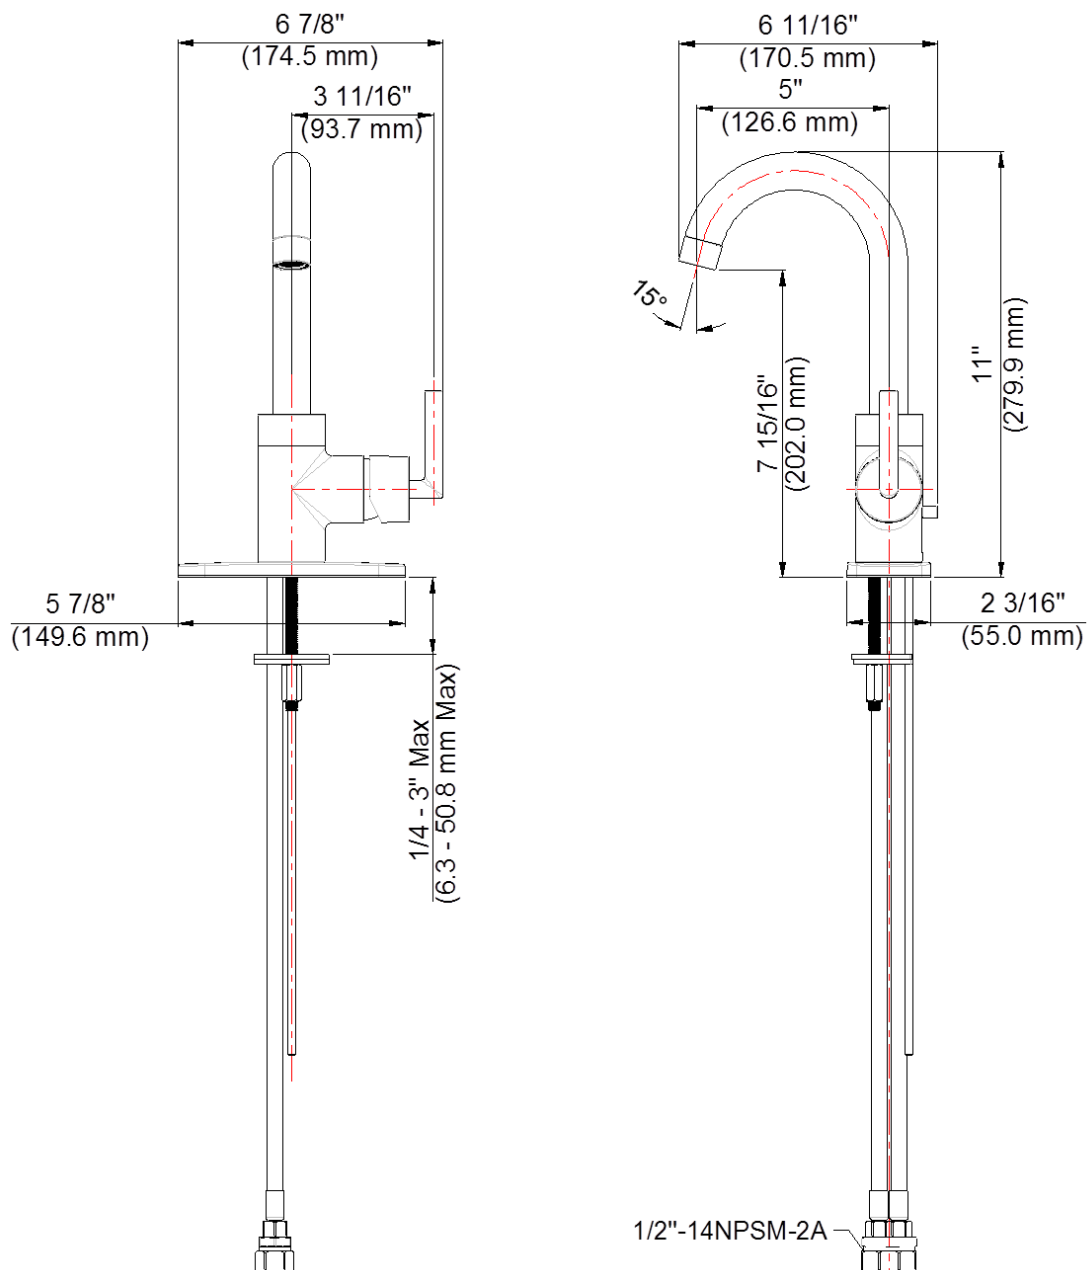

Single Post Mount Faucet

Socle de colonne unique
Grifo con base de columna

Product Specifications

LUXART®

AERRO®

A271E-PUCP
A271E-PUBN
A271E-PUBLM
A271E-PUPBB

Contact your sales representative for more information or visit our website at luxartcollection.com