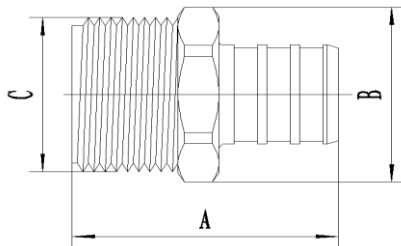

## Product Specifications

SWEAT FEMALE ELBOW				
Model #	Size	A	B	C
MLPXBFSL12	1/2	1.043	0.807	0.626
MLPXBFSL34	3/4	1.181	1.142	0.878
MLPXBFSL1234	1/2 x 3/4	1.181	1.094	0.878

COPPER CRIMP RING				
Model #	Size	OD	L	T
MLPXPCR1	1	16	8.25	1.47
MLPXPCR12	1/2	19.05	8.25	1.42
MLPXPCR34	3/4	25.4	8.25	1.42
MLPXPCR38	3/8	31.75	9.27	1.24

SWEAT FEMALE ELBOW				
Model #	Size	A	B	C
MLPXBMSL34	3/4	1.122	1.417	0.874

MALE ELBOW				
Model #	Size	A	B	C
MLPXBML12	1/2	1.181	0.984	NPT 1/2"
MLPXBML34	3/4	1.220	1.181	NPT 3/4"

PLUGS				
Model #	Size	A	B	C
MLPXPB12	1/2	0.768	0.543	0.138
MLPXPB34	3/4	0.768	0.780	0.138
MLPXPB1	1	0.945	0.976	0.138

## Product Specifications

**MAINLINE®**

FEMLE ADAPTER				
Model #	Size	A	B	C
MLPXBFA12	1/2	1.260	1.102	NPT 1/2"
MLPXBFA34	3/4	1.280	1.378	NPT 3/4"
MLPXBFA1	1	1.654	1.654	NPT 1"
MLPXBFA1234	1/2 x 3/4	1.280	1.378	NPT 3/4"
MLPXBFA3412	3/4 x 1/2	1.280	1.083	NPT 1/2"
MLPXBFA341	3/4 x 1	1.476	1.654	FPT 1"