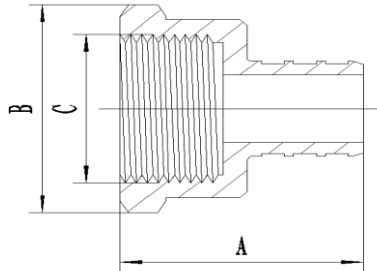

F1807 Brass Pex Fitting, Lead Free

Product Specifications

MAINLINE®

FEMLE ADAPTER				
Model #	Size	A	B	C
MLPXBFA12	1/2	1.260	1.102	NPT 1/2"
MLPXBFA34	3/4	1.280	1.378	NPT 3/4"
MLPXBFA1	1	1.654	1.654	NPT 1"
MLPXBFA1234	1/2 x 3/4	1.280	1.378	NPT 3/4"
MLPXBFA3412	3/4 x 1/2	1.280	1.083	NPT 1/2"
MLPXBFA341	3/4 x 1	1.476	1.654	FPT 1"