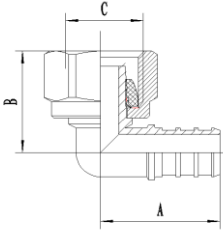

MALE ADAPTER				
Model #	Size	A	B	C
MLPXBMA12	1/2	1.319	0.984	NPT 1/2"
MLPXBMA34	3/4	1.339	1.181	NPT 3/4"
MLPXBMA1	1	1.693	1.496	NPT 1"
MLPXBMA1234	1/2 x 3/4	1.339	1.181	NPT 3/4"
MLPXBMA3412	3/4 x 1/2	1.319	1.063	NPT 1/2"
MLPXBMA341	3/4 x 1	1.516	1.299	NPT 3/4"
MLPXBMA134	1 x 3/4	1.516	1.299	NPT 3/4"

SWEAT FEMALE ADAPTER			
Model #	Size	A	B
MLPXBFSA12	1/2	1.220	0.626
MLPXBFSA34	3/4	1.496	0.878
MLPXBFSA1	1	1.831	1.130
MLPXBFSA3412	3/4 x 1/2	2.087	1.380

SWEAT MALE ADAPTER			
Model #	Size	A	B
MLPXBMSA12	1/2	1.260	0.626
MLPXBMSA34	3/4	1.575	0.874
MLPXBMSA1	1	1.850	1.126
MLPXBMSA3412	3/4 x 1/2	1.260	0.626

SWIVEL ADAPTER (BRASS NUT)				
Model #	Size	A	B	C
MLPXBTKIT12	1/2	1.378	0.543	0.138
MLPXBTKIT34	3/4	1.378	0.827	0.138

## Product Specifications

SWIVEL ELBOW(BRASS NUT)				
Model #	Size	A	B	C
MLPXBFLBN12	1/2	1.152	0.984	NPSM 1/2"

SWIVEL ELBOW(PLASTIC NUT)				
Model #	Size	A	B	C
MLPXBFLPN12	1/2	1.152	1.087	NPSM 1/2"

COPPER ELBOW				
Model #	Size	A	B	C
MLPXB128	3 1/2" X 8"	7.803	3.189	/
MLPXB126	1/2" X 6"	5.677	3.189	/
MLPXBFSO126	1/2" X 6"	5.677	3.189	/
MLPXBFSO128	1/2" X 8"	7.803	3.189	/