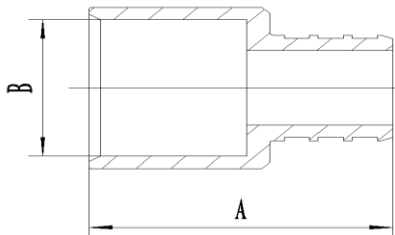

## Product Specifications

**MAINLINE®**

FEMLE ADAPTER				
Model #	Size	A	B	C
MLPXBFA12	1/2	1.260	1.102	NPT 1/2"
MLPXBFA34	3/4	1.280	1.378	NPT 3/4"
MLPXBFA1	1	1.654	1.654	NPT 1"
MLPXBFA1234	1/2 x 3/4	1.280	1.378	NPT 3/4"
MLPXBFA3412	3/4 x 1/2	1.280	1.083	NPT 1/2"
MLPXBFA341	3/4 x 1	1.476	1.654	FPT 1"

MALE ADAPTER				
Model #	Size	A	B	C
MLPXBMA12	1/2	1.319	0.984	NPT 1/2"
MLPXBMA34	3/4	1.339	1.181	NPT 3/4"
MLPXBMA1	1	1.693	1.496	NPT 1"
MLPXBMA1234	1/2 x 3/4	1.339	1.181	NPT 3/4"
MLPXBMA3412	3/4 x 1/2	1.319	1.063	NPT 1/2"
MLPXBMA341	3/4 x 1	1.516	1.299	NPT 3/4"
MLPXBMA134	1 x 3/4	1.516	1.299	NPT 3/4"