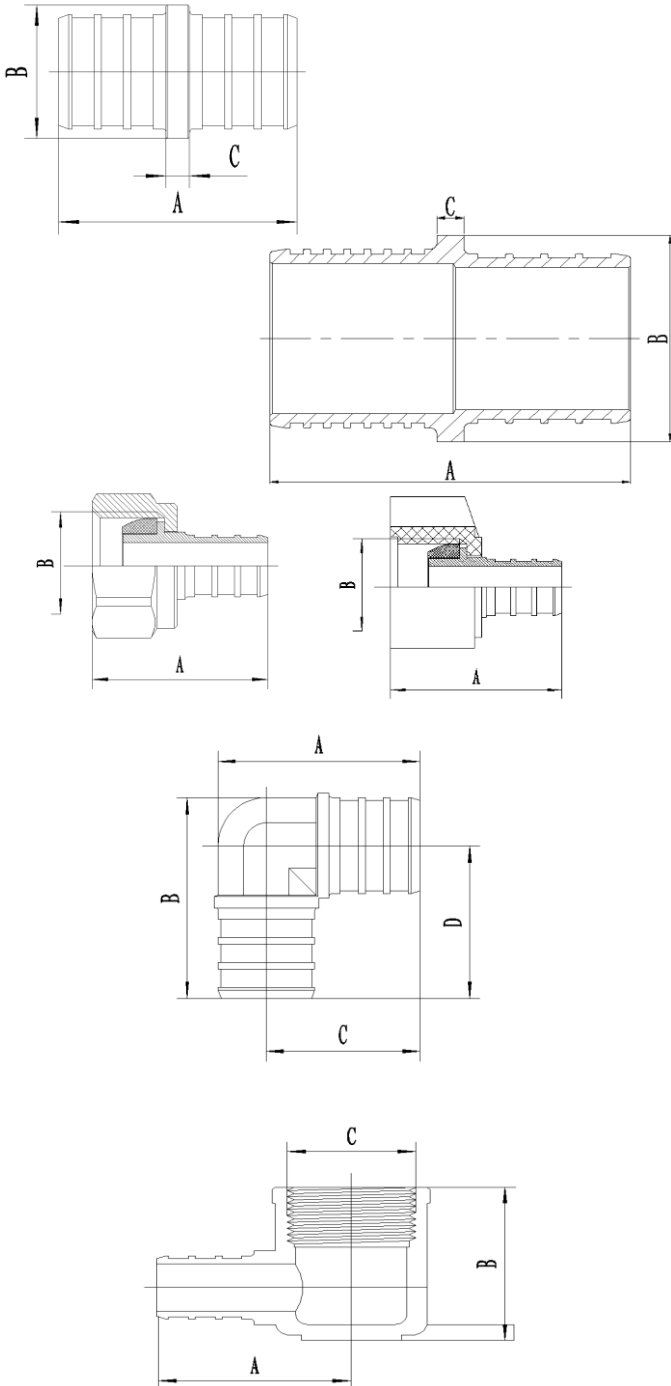

TEES				
Model #	Size	A	B	C
MLPXB121212	1/2	1.929	0.965	0.965
MLPXB343434	3/4	2.165	1.083	1.083
MLPXB111	1	2.756	1.378	1.378
MLPXB121234	1/2 x 1/2 x 3/4	2.047	0.984	1.024
MLPXB34341	3/4 x 3/4 x 1	2.441	1.236	1.220
MLPXB343412	3/4 x 3/4 x 1/2	1.929	1.063	0.965
MLPXB341234	3/4 x 1/2 x 3/4	2.126	1.063	1.063
MLPXB341212	3/4 x 1/2 x 1/2	2.028	1.083	0.965
MLPXB1134	1 x 1 x 3/4	2.520	1.201	1.260
MLPXB1112	1 x 1 x 1/2	2.362	1.201	1.181
MLPXB1341	1 x 3/4 x 1	2.579	1.378	1.201
MLPXB13434	1 x 3/4 x 3/4	2.343	1.201	1.083
MLPXB13412	1 x 3/4 x 1/2	2.185	1.201	1.024
MLPXB1121	1 x 1/2 x 1	2.579	1.378	1.201
MLPXB383838	3/8 x 3/8 x 3/8	1.929	0.965	0.965

## Product Specifications

**MAINLINE®**

COUPLINGS				
Model #	Size	A	B	C
MLPXBC12	1/2	1.398	0.543	0.138
MLPXBC34	3/4	1.398	0.780	0.138
MLPXBC1	1	1.752	0.976	0.138
MLPXBC3412	1/2 x 1/2 x 3/4	1.949	1.173	0.157
MLPXBC134	3/4 x 3/4 x 1	2.126	1.173	0.157
MLPXBC1238	3/4 x 3/4 x 1/2	1.398	0.425	0.138
MLPXBC38	3/4 x 1/2 x 3/4	1.398	0.425	0.138
MLPXBTKIT1	1	1.744	1.043	0.130