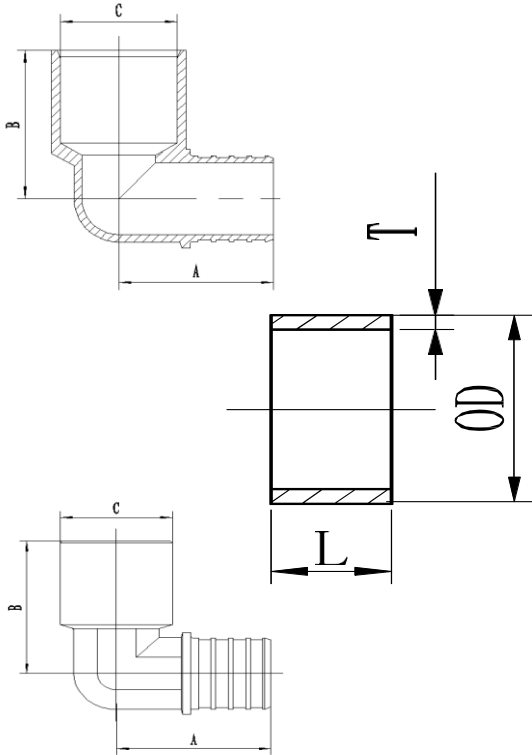

DROP-EAR ELBOW				
Model #	Size	A	B	C
MLPXBFDEL12	1/2	1.260	1.142	NPT 1/2"
MLPXBFDEL34	3/4	1.260	1.260	NPT 3/4"
MLPXBFDEL3412	3/4 x 1/2	1.280	1.417	NPT 3/4"

## Product Specifications

SWEAT FEMALE ELBOW				
Model #	Size	A	B	C
MLPXBFSL12	1/2	1.043	0.807	0.626
MLPXBFSL34	3/4	1.181	1.142	0.878
MLPXBFSL1234	1/2 x 3/4	1.181	1.094	0.878

COPPER CRIMP RING				
Model #	Size	OD	L	T
MLPXPCR1	1	16	8.25	1.47
MLPXPCR12	1/2	19.05	8.25	1.42
MLPXPCR34	3/4	25.4	8.25	1.42
MLPXPCR38	3/8	31.75	9.27	1.24

SWEAT FEMALE ELBOW				
Model #	Size	A	B	C
MLPXBMSL34	3/4	1.122	1.417	0.874

MALE ELBOW				
Model #	Size	A	B	C
MLPXBML12	1/2	1.181	0.984	NPT 1/2"
MLPXBML34	3/4	1.220	1.181	NPT 3/4"

PLUGS				
Model #	Size	A	B	C
MLPXPB12	1/2	0.768	0.543	0.138
MLPXPB34	3/4	0.768	0.780	0.138
MLPXPB1	1	0.945	0.976	0.138