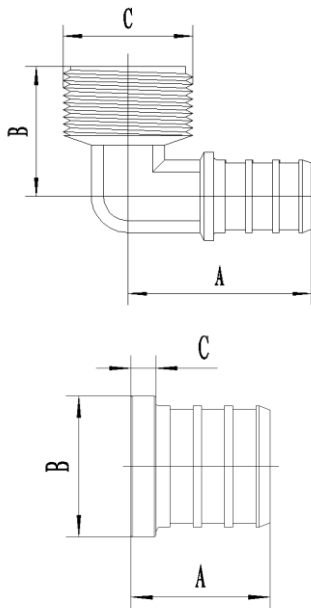

DROP-EAR ELBOW				
Model #	Size	A	B	C
MLPXBFDEL12	1/2	1.260	1.142	NPT 1/2"
MLPXBFDEL34	3/4	1.260	1.260	NPT 3/4"
MLPXBFDEL3412	3/4 x 1/2	1.280	1.417	NPT 3/4"

## Product Specifications

SWEAT FEMALE ELBOW				
Model #	Size	A	B	C
MLPXBFSL12	1/2	1.043	0.807	0.626
MLPXBFSL34	3/4	1.181	1.142	0.878
MLPXBFSL1234	1/2 x 3/4	1.181	1.094	0.878

COPPER CRIMP RING				
Model #	Size	OD	L	T
MLPXPCR1	1	16	8.25	1.47
MLPXPCR12	1/2	19.05	8.25	1.42
MLPXPCR34	3/4	25.4	8.25	1.42
MLPXPCR38	3/8	31.75	9.27	1.24

SWEAT FEMALE ELBOW				
Model #	Size	A	B	C
MLPXBMSL34	3/4	1.122	1.417	0.874

MALE ELBOW				
Model #	Size	A	B	C
MLPXBML12	1/2	1.181	0.984	NPT 1/2"
MLPXBML34	3/4	1.220	1.181	NPT 3/4"

PLUGS				
Model #	Size	A	B	C
MLPXPB12	1/2	0.768	0.543	0.138
MLPXPB34	3/4	0.768	0.780	0.138
MLPXPB1	1	0.945	0.976	0.138

## Product Specifications

**MAINLINE®**

FEMLE ADAPTER				
Model #	Size	A	B	C
MLPXBFA12	1/2	1.260	1.102	NPT 1/2"
MLPXBFA34	3/4	1.280	1.378	NPT 3/4"
MLPXBFA1	1	1.654	1.654	NPT 1"
MLPXBFA1234	1/2 x 3/4	1.280	1.378	NPT 3/4"
MLPXBFA3412	3/4 x 1/2	1.280	1.083	NPT 1/2"
MLPXBFA341	3/4 x 1	1.476	1.654	FPT 1"