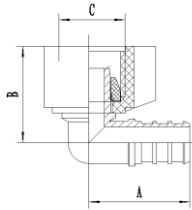

MALE ADAPTER				
Model #	Size	A	B	C
MLPXBMA12	1/2	1.319	0.984	NPT 1/2"
MLPXBMA34	3/4	1.339	1.181	NPT 3/4"
MLPXBMA1	1	1.693	1.496	NPT 1"
MLPXBMA1234	1/2 x 3/4	1.339	1.181	NPT 3/4"
MLPXBMA3412	3/4 x 1/2	1.319	1.063	NPT 1/2"
MLPXBMA341	3/4 x 1	1.516	1.299	NPT 3/4"
MLPXBMA134	1 x 3/4	1.516	1.299	NPT 3/4"

SWEAT FEMALE ADAPTER			
Model #	Size	A	B
MLPXBFSA12	1/2	1.220	0.626
MLPXBFSA34	3/4	1.496	0.878
MLPXBFSA1	1	1.831	1.130
MLPXBFSA3412	3/4 x 1/2	2.087	1.380

SWEAT MALE ADAPTER			
Model #	Size	A	B
MLPXBMSA12	1/2	1.260	0.626
MLPXBMSA34	3/4	1.575	0.874
MLPXBMSA1	1	1.850	1.126
MLPXBMSA3412	3/4 x 1/2	1.260	0.626

SWIVEL ADAPTER (BRASS NUT)				
Model #	Size	A	B	C
MLPXBTKIT12	1/2	1.378	0.543	0.138
MLPXBTKIT34	3/4	1.378	0.827	0.138

## Product Specifications

SWIVEL ELBOW(BRASS NUT)				
Model #	Size	A	B	C
MLPXBFLBN12	1/2	1.152	0.984	NPSM 1/2"

SWIVEL ELBOW(PLASTIC NUT)				
Model #	Size	A	B	C
MLPXBFLPN12	1/2	1.152	1.087	NPSM 1/2"

COPPER ELBOW				
Model #	Size	A	B	C
MLPXB128	3 1/2" X 8"	7.803	3.189	/
MLPXB126	1/2" X 6"	5.677	3.189	/
MLPXBFSO126	1/2" X 6"	5.677	3.189	/
MLPXBFSO128	1/2" X 8"	7.803	3.189	/