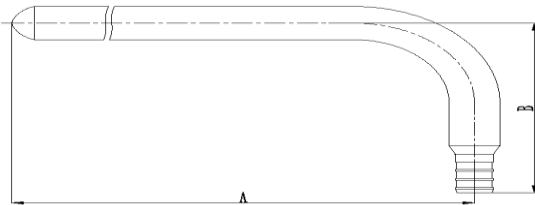

## Product Specifications

SWIVEL ELBOW(BRASS NUT)				
Model #	Size	A	B	C
MLPXBFLBN12	1/2	1.152	0.984	NPSM 1/2"

SWIVEL ELBOW(PLASTIC NUT)				
Model #	Size	A	B	C
MLPXBFLPN12	1/2	1.152	1.087	NPSM 1/2"

COPPER ELBOW				
Model #	Size	A	B	C
MLPXB128	3 1/2" X 8"	7.803	3.189	/
MLPXB126	1/2" X 6"	5.677	3.189	/
MLPXBFSO126	1/2" X 6"	5.677	3.189	/
MLPXBFSO128	1/2" X 8"	7.803	3.189	/