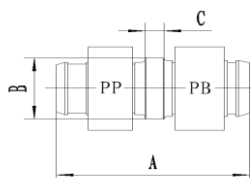

SWIVEL ADAPTER (BRASS NUT)				
Model #	Size	A	B	C
MLPXBTKIT12	1/2	1.378	0.543	0.138
MLPXBTKIT34	3/4	1.378	0.827	0.138

Warranty

See warranty information for more details.

All dimensions listed are nominal. MAINLINE® reserves the right to make product and material changes at any time without notice.

Contact your sales representative for more information or visit our website at mainlinecollection.com