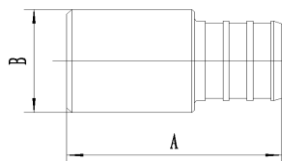

SWEAT MALE ADAPTER			
Model #	Size	A	B
MLPXBMSA12	1/2	1.260	0.626
MLPXBMSA34	3/4	1.575	0.874
MLPXBMSA1	1	1.850	1.126
MLPXBMSA3412	3/4 x 1/2	1.260	0.626