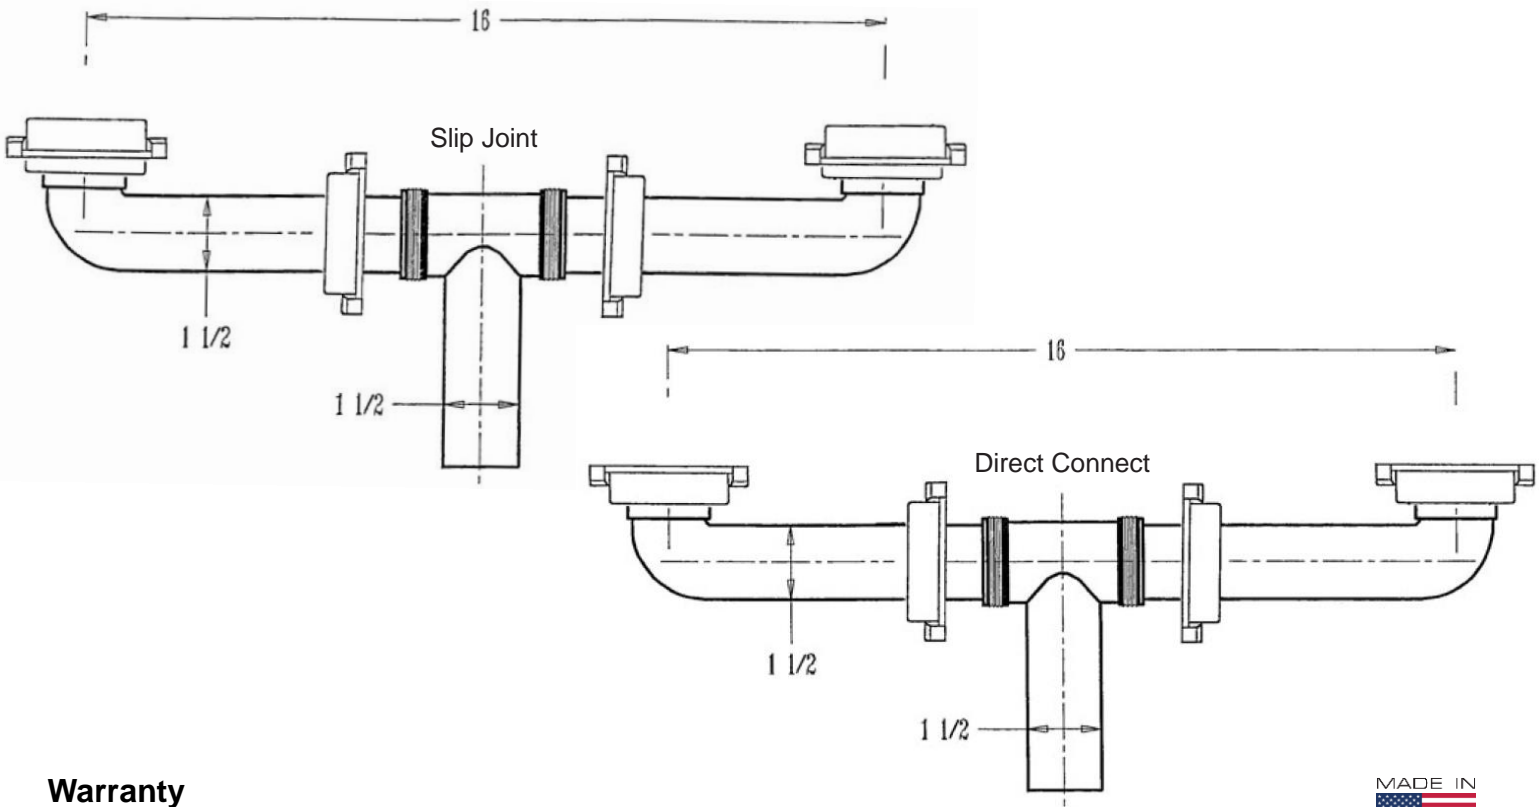

MAINLINE®

Center Outlet Waste

Product Specifications

FEATURES

- 1-1/2" Poly Washers
- With Baffle Tee

✓ To Submit	Part #	Description	Pkg
	MLP9114A	1-1/2" x 16" PVC Slip Joint Center Outlet Waste	Box
	MLP9114ABG	1-1/2" x 16" PVC Slip Joint Center Outlet Waste	Bag
	MLP9123	1-1/2" x 16" PVC Direct Connect Center Outlet Waste	Box