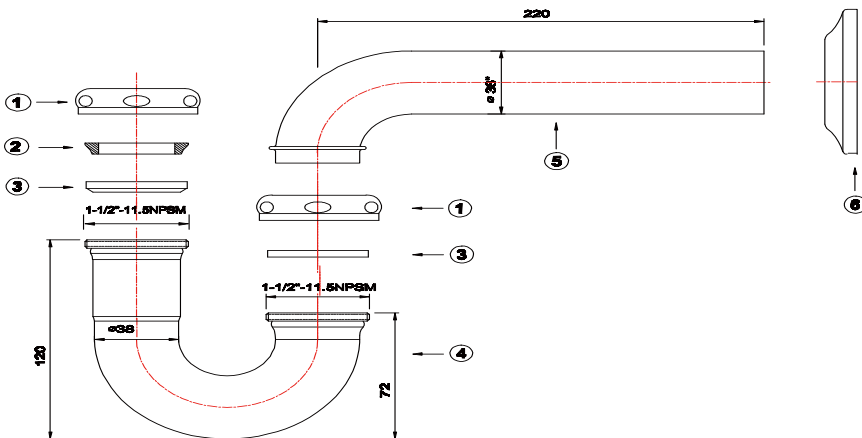

### FEATURES

- 8-3/4" 17 GA Brass Wall Tube
- 1-1/2" x 1-1/4" Reducing Washer
- Chrome Plated
- Brass Nut Kit
- Shallow Escutcheon

**ML705BSH**

### APPLICABLE STANDARDS/CODES

Specified model meets or exceeds the following:

- ASME A112.18.1/CSA B125.1
- IAPMO/cUPC

Shallow Escutcheon

Part #	Part Description	Material
1	Slip Nut	Brass
2	Reducing Washer	PE
3	Washer	Rubber or PE
4	J-Bend	Cast Brass
5	Wall Tube	Brass
6	Escutcheon	Plated Steel