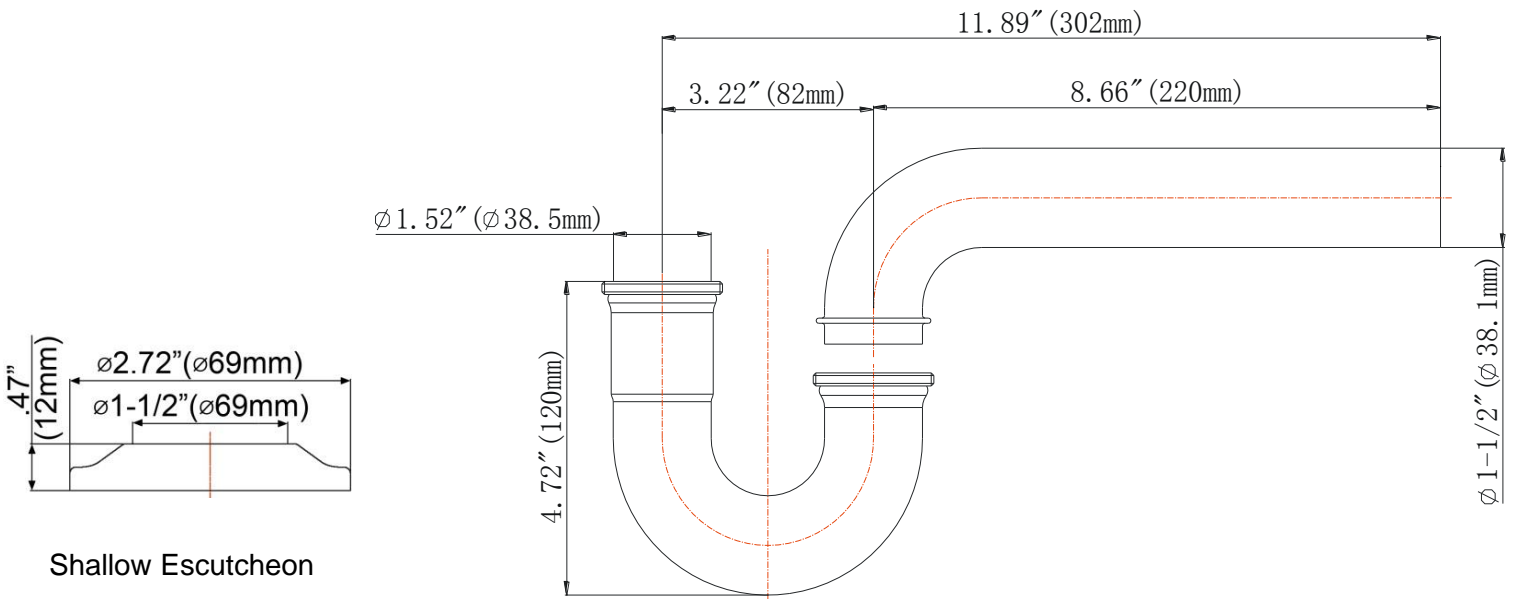

### FEATURES

- 8-3/4" 17 GA Brass Wall Tube
- 1-1/2" x 1-1/4" Reducing Washer
- Chrome Plated
- Brass Nut Kit
- Shallow Escutcheon

**ML705BSH**

### APPLICABLE STANDARDS/CODES

Specified model meets or exceeds the following:

- ASME A112.18.1/CSA B125.1
- IAPMO/cUPC

Shallow Escutcheon

Part #	Part Description	Material
1	Slip Nut	Brass
2	Reducing Washer	PE
3	Washer	Rubber or PE
4	J-Bend	Cast Brass
5	Wall Tube	Brass
6	Escutcheon	Plated Steel