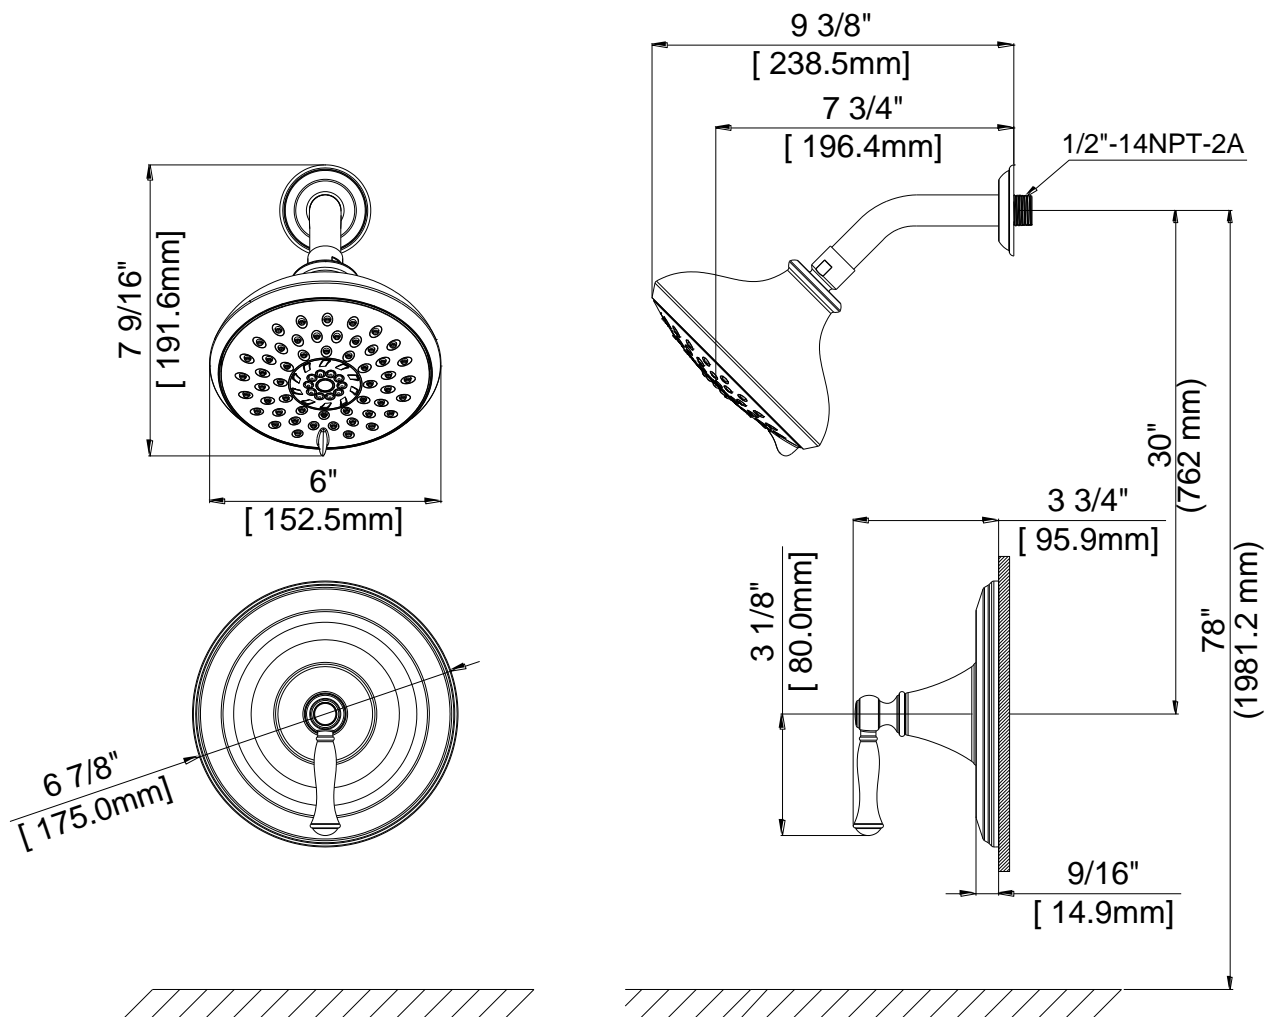

Shower Only Trim

Garniture de douche seulement
Pieza exterior para ducha

Product Specifications

LUXART®

FRANCISCA

FR511TO-CP
FR511TO-BN
FR511TO-ORB

Contact your sales representative for more information or visit our website at luxartcollection.com

Revised 10/26/2023