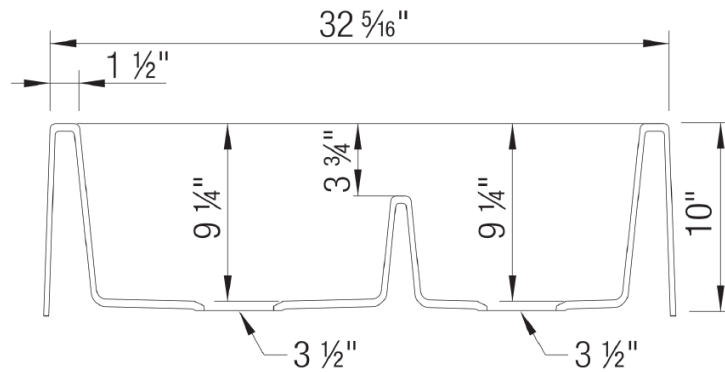

SILGRANIT® Double Bowl 60/40 Low Divide Apron Front

LUXART®

Product Specifications

Contact your sales representative for more information or visit our website at luxartcollection.com