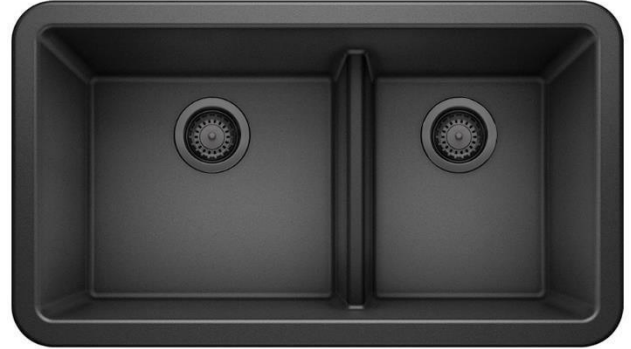

SILGRANIT® Double Bowl 60/40 Low Divide Apron Front

LUXART®

Product Specifications

MODELS

- LX402322 Double Bowl, 9-1/4" bowl depth, ANTHRACITE
- LX402323 Double Bowl, 9-1/4" bowl depth, CAFÉ BROWN
- LX402324 Double Bowl, 9-1/4" bowl depth, WHITE
- LX402325 Double Bowl, 9-1/4" bowl depth, METALLIC GRAY
- LX402329 Double Bowl, 9-1/4" bowl depth, TRUFFLE
- LX402326 Double Bowl, 9-1/4" bowl depth, CINDER
- LX402525 Double Bowl, 9-1/4" bowl depth, COAL BLACK
- LX443078 Double Bowl, 9-1/4" bowl depth, SOFT WHITE
- LX443115 Double Bowl, 9-1/4" bowl depth, VOLCANO GRAY

Model LX402322 shown in ANTHRACITE
* basket strainer not included

FEATURES

- New low divide adds functionality and convenience
- Reversible shape make any specification easy
- Divider height: 6" from bowl bottom (4" from rim)
- Required outside cabinet: 36"
- 80% solid granite
- Heat resistant up to 536°F
- Unsurpassed cleanability backed by industry leading 7 patents!
- Resistant to scratches, stains and all household acids and alkali solutions
- Undermount clips are not required
- Limited lifetime warranty

OPTIONAL ACCESORIES

- Celcon Disposal Flange with Strainer/Stopper: LX125
- Celcon Basket Strainer: LX105

CODE/STANDARDS COMPLIANCE

ANSI Z124.6-97
IAPMO/UPC listed

NOMINAL DIMENSIONS

OVERALL	CUTOUT SIZE	BOWL DEPTH		DRAIN DIAMETER
		LEFT	RIGHT	
33"X19"	Custom installation Use sink as template	9-1/4"	9-1/4"	3-1/2"