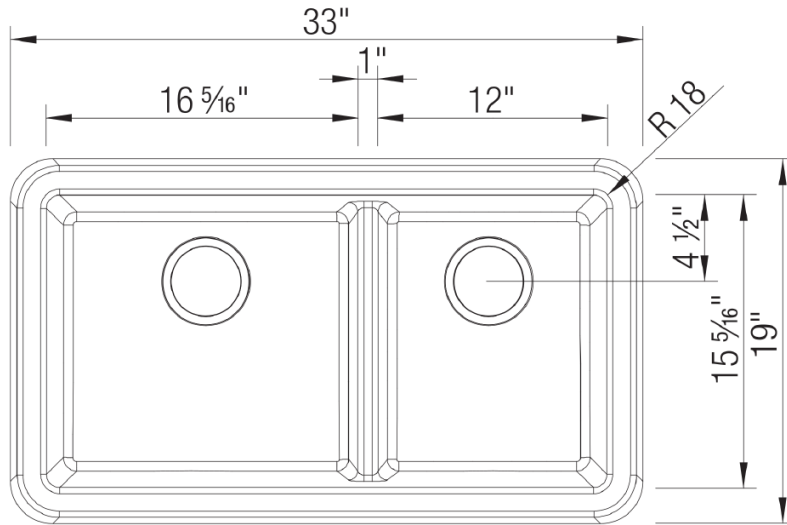

SILGRANIT® Double Bowl 60/40 Low Divide Apron Front

LUXART®

Product Specifications

Contact your sales representative for more information or visit our website at luxartcollection.com