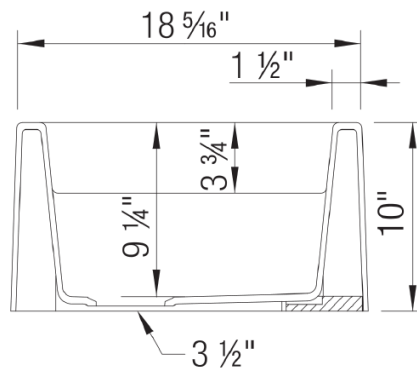

SILGRANIT® Double Bowl 60/40 Low Divide Apron Front

LUXART®

Product Specifications

Contact your sales representative for more information or visit our website at luxartcollection.com