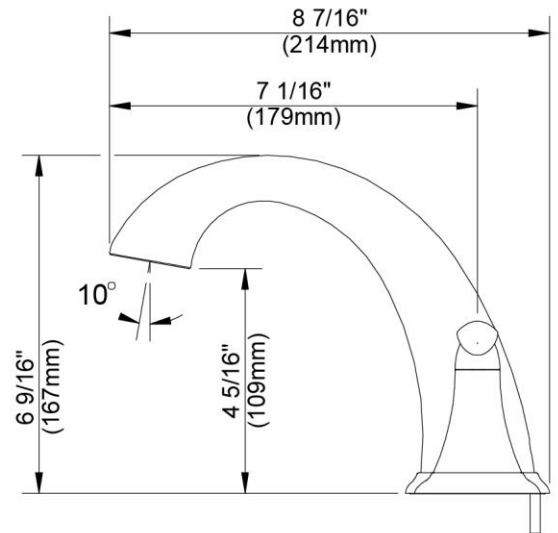

3 Hole Roman Tub Trim

Garniture de baignoire romaine à 3 orifices

Piezas exteriores para bañera tipo romana de 3 agujeros

Product Specifications

MAINLINE
Elite Series

Tremé

TR341G-TCP

TR341G-TBN

TR341G-TORB

Contact your sales representative for more information or visit our website at mainlinecollection.com

Revised 8/17/2023