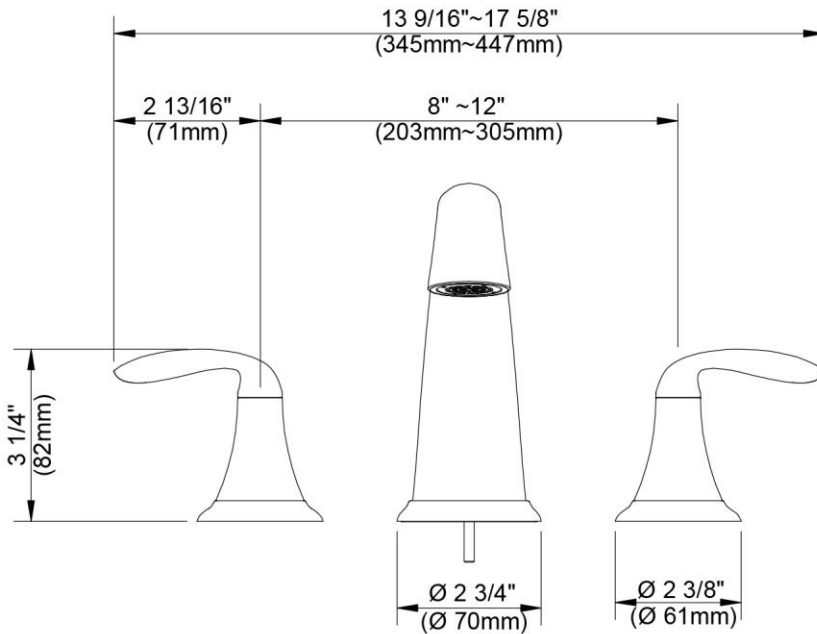

3 Hole Roman Tub Trim

Garniture de baignoire romaine à 3 orifices

Piezas exteriores para bañera tipo romana de 3 agujeros

Product Specifications

MAINLINE
Elite Series

Tremé

**TR341G-TCP
TR341G-TBN
TR341G-TORB**

Contact your sales representative for more information or visit our website at mainlinecollection.com

3 Hole Roman Tub Trim

Garniture de baignoire romaine à 3 orifices

Piezas exteriores para bañera tipo romana de 3 agujeros

Product Specifications

MAINLINE
Elite Series

Tremé

TR341G-TCP

TR341G-TBN

TR341G-TORB

Contact your sales representative for more information or visit our website at mainlinecollection.com

Revised 8/17/2023