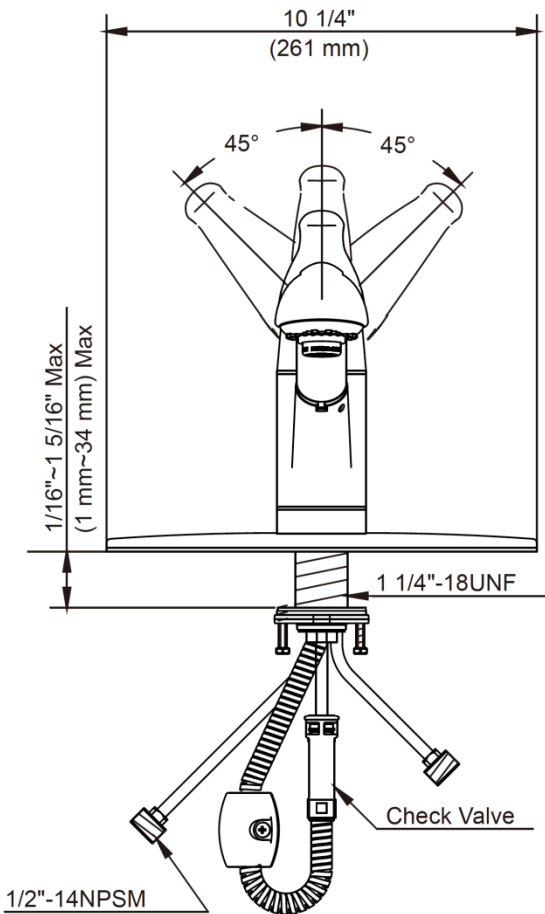

Contact your sales representative for more information or visit our website at mainlinecollection.com

Revised 5/18/2023