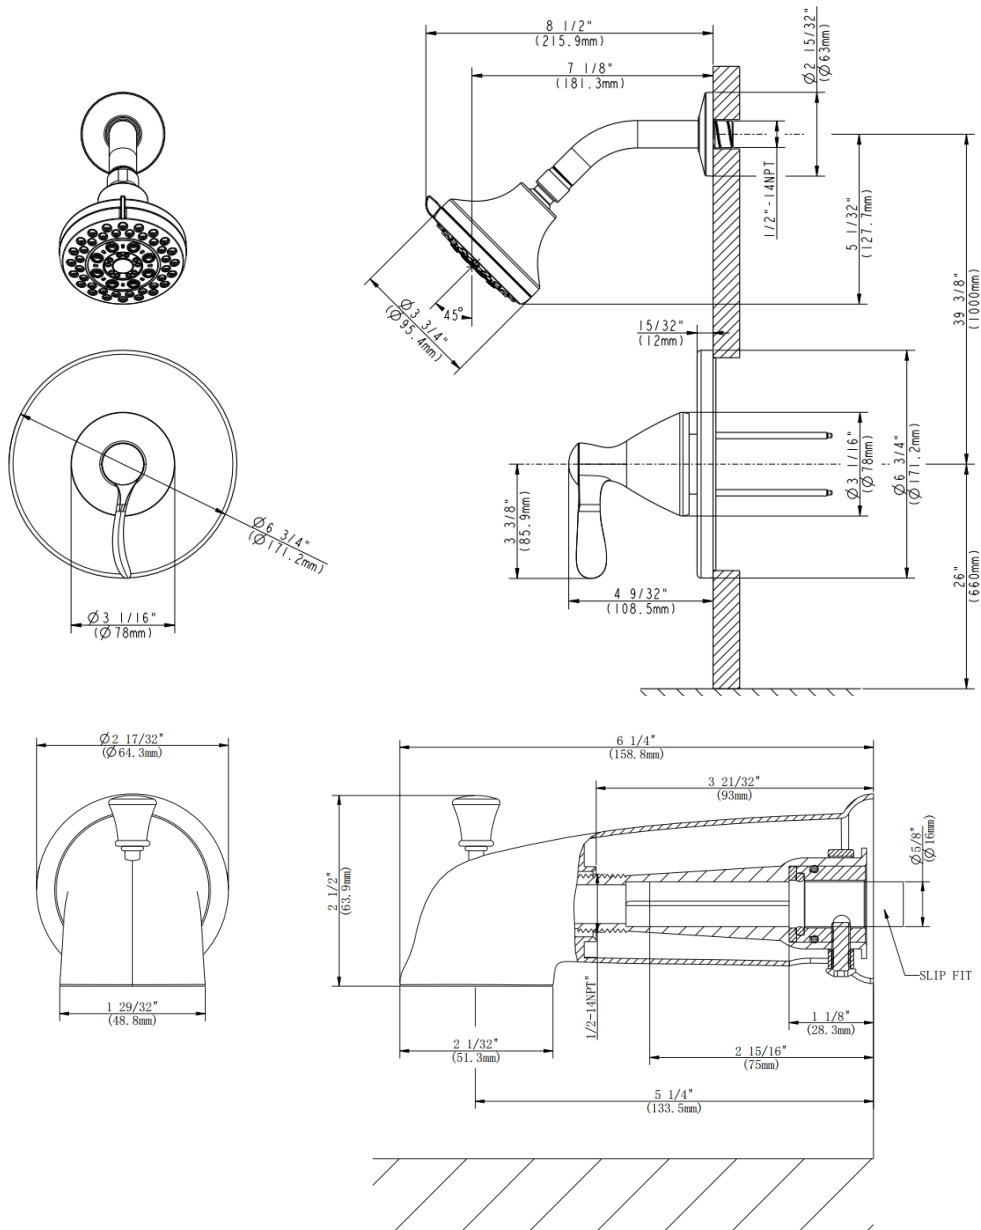

Tub & Shower Trim

Garniture pour baignoire et douche
Piezas exteriores para bañera y ducha

Product Specifications

MAINLINE®

Solitea

SA411TO-CP
SA411TO-BN
SA411TO-ORB

Contact your sales representative for more information or visit our website at mainlinecollection.com