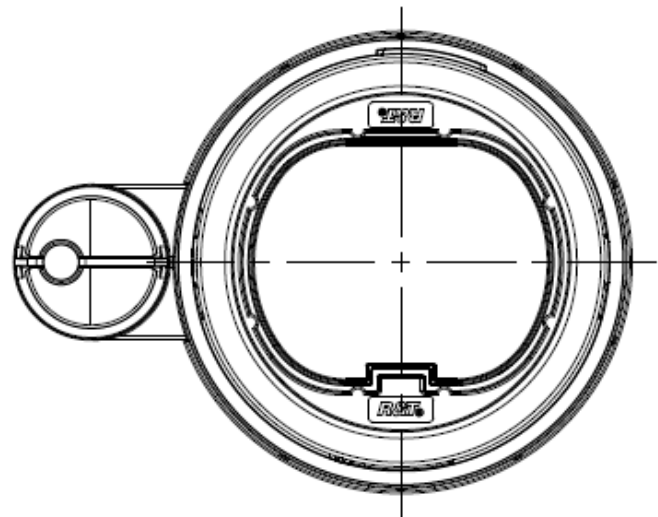

Contact your sales representative for more information or visit our website at luxartcollection.com