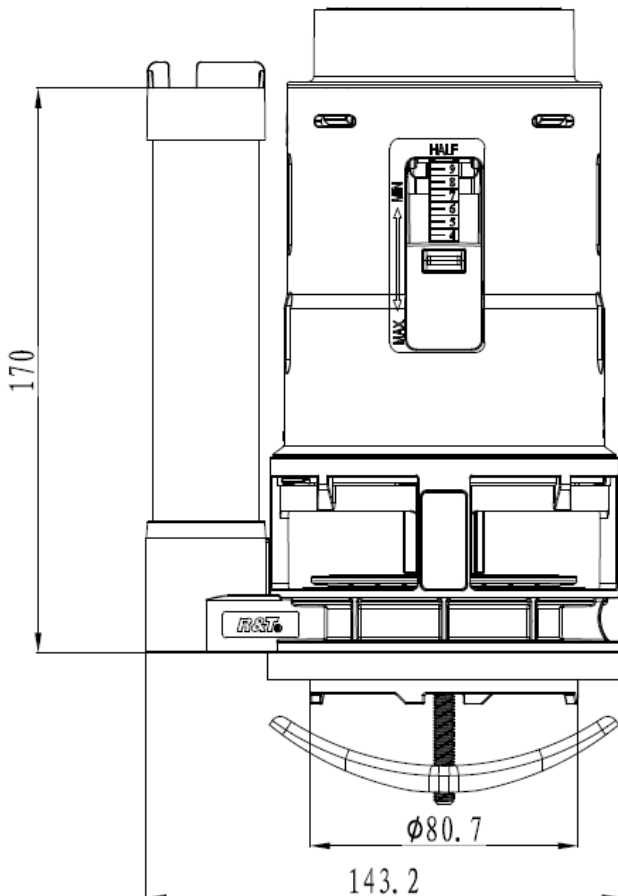

Contact your sales representative for more information or visit our website at luxartcollection.com