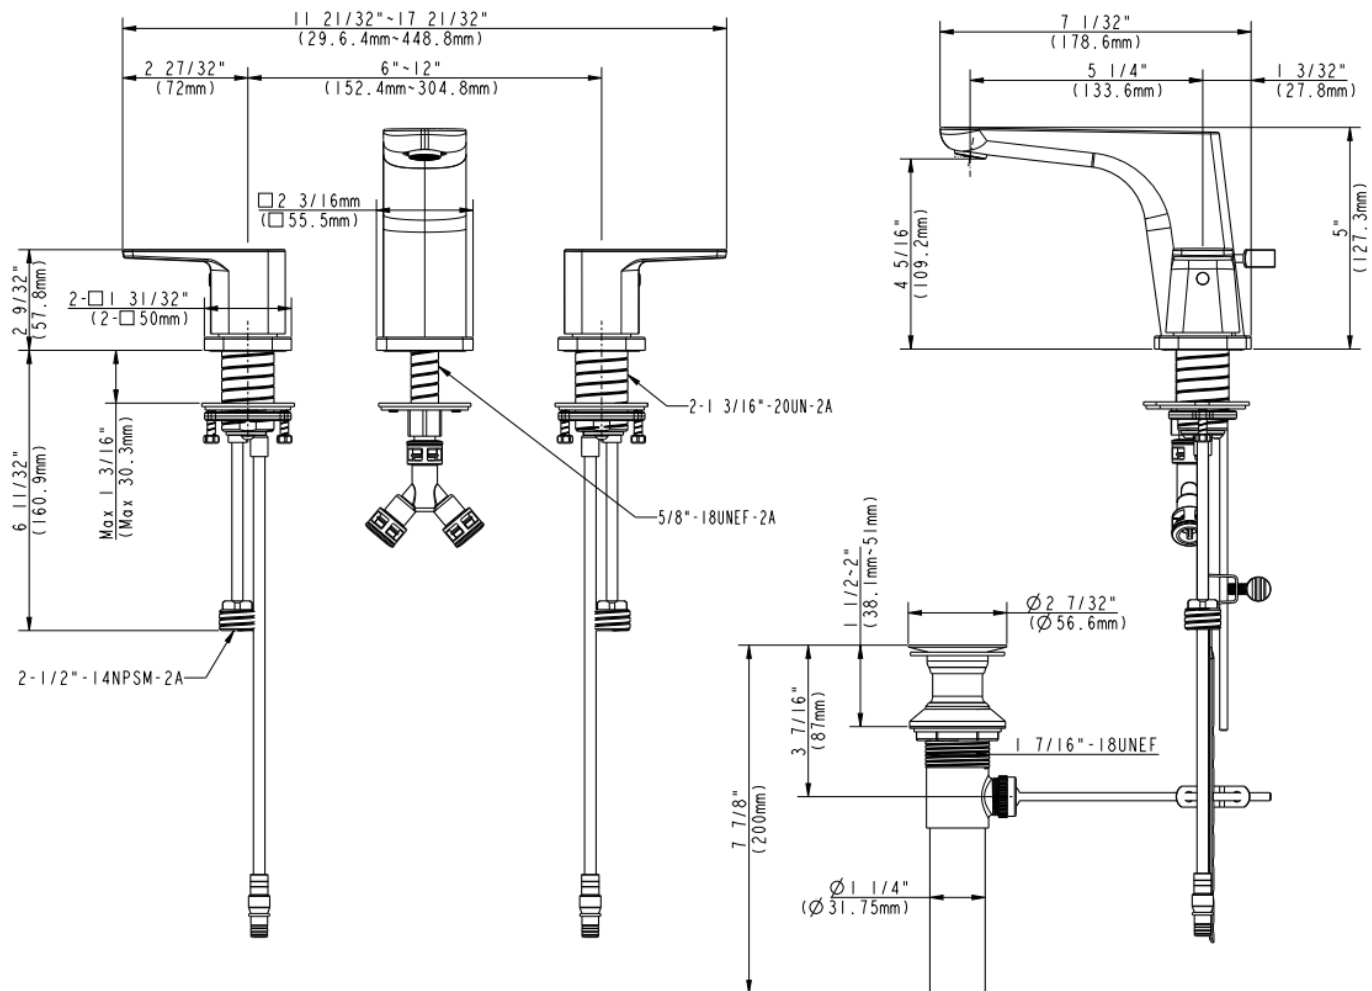

6"-12" Widespread Lavatory Faucet

Robinet de lavabo espacé (6 à 12 po)
Grifo para lavabo ajustable de 6"-12"

Product Specifications

MAINLINE®

NITRUX

NT2418-PUCP

NT2418-PUBN

NT2418-PUBLM

Contact your sales representative for more information or visit our website at mainlinecollection.com