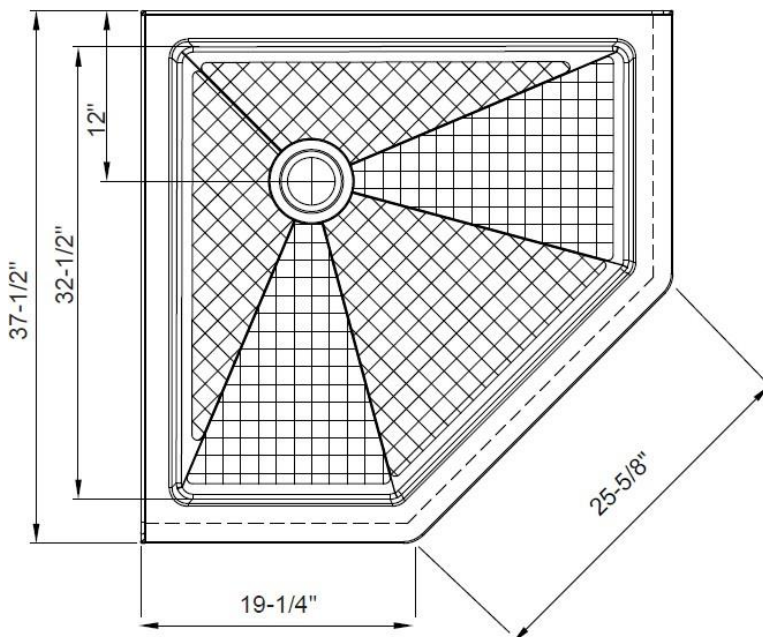

38" x 38" Neo-Angle Shower Base

Product Specifications

Features

- High gloss acrylic surface for a bright shine
- Easy to clean, scratch and stain resistant
- Reinforced, easy-to-step over threshold
- Spacious slip resistant area for showering
- Easy to install for both new construction and remodel projects
- Screw flange direct to stud, no T-brace or clips required
- Covered with protective film to maintain finish during installation
- 5-Year Consumer, 2-Year Commercial Limited Warranty
- Meets ANSI and CSA Standards
- Suggested drain – Mainline ML42150

Overall Size: 37-1/2" x 37-1/2" x 2-5/8"

Drain Placement: Center

Material: High Gloss Acrylic

LXSB3838NA-W

All dimensions listed are nominal. Luxart® reserves the right to make product and material changes at any time without notice.