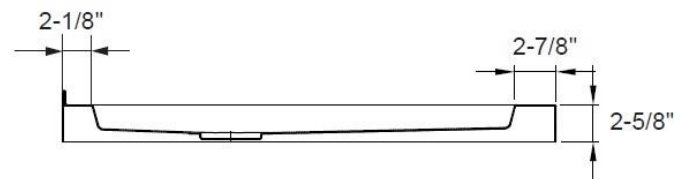

38" x 38" Neo-Angle Shower Base

Product Specifications

Features

- High gloss acrylic surface for a bright shine
- Easy to clean, scratch and stain resistant
- Reinforced, easy-to-step over threshold
- Spacious slip resistant area for showering
- Easy to install for both new construction and remodel projects
- Screw flange direct to stud, no T-brace or clips required
- Covered with protective film to maintain finish during installation
- 5-Year Consumer, 2-Year Commercial Limited Warranty
- Meets ANSI and CSA Standards
- Suggested drain – Mainline ML42150

Overall Size: 37-1/2" x 37-1/2" x 2-5/8"

Drain Placement: Center

Material: High Gloss Acrylic

LXSB3838NA-W

All dimensions listed are nominal. Luxart® reserves the right to make product and material changes at any time without notice.