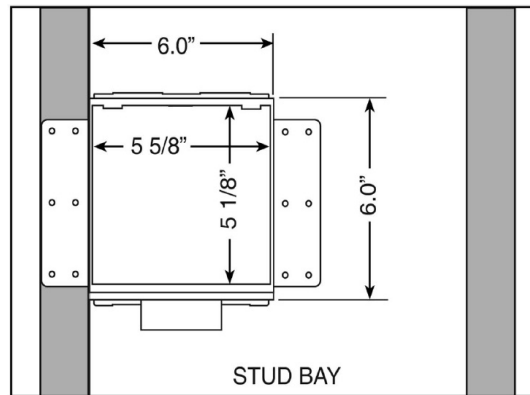

Washing Machine Outlet Box, Fire Rated with Quarter Turn Valve

Product Specifications

Product Features:

- Furnish and install fire rated recessed washing machine outlet box
- Unit shall have brass quarter-turn ball valves
- Unit shall be MAINLINE® product code checked below as manufactured by IPS Corporation

Box Material:

- PVC Resin & Intumescent Pad attached

Valve & Drain Options:

- Qtr. Turn Valve with 1/2" MIP/Sweat, CPVC, PEX or Wirsbo connection furnished
- Valves comply with ASME A112.18.1

✓ To Submit	Product #	Product Description	Model #	Units/Case
	ML82356	Qtr Turn Valve, 1/2" Sweat Connection, ContractorPack	FR12SCP	10
	ML82358	Qtr Turn Valve, 1/2" CPVC Connection, ContractorPack	FR12CCP	10
	ML82360	Qtr Turn Valve, 1/2" Pex Connection, ContractorPack	FR12PCP	10
	ML82362	Qtr Turn Valve, 1/2" Wirsbo® ProPex® Connection, ContractorPack	FR12WCP	10