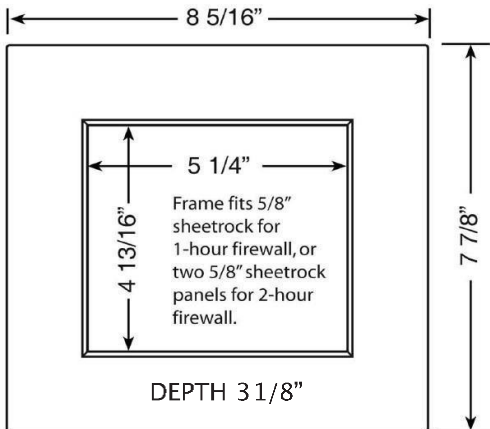

Washing Machine Outlet Box, Fire Rated with Quarter Turn Valve

Product Specifications

Product Features:

- Furnish and install fire rated recessed washing machine outlet box
- Unit shall have brass quarter-turn ball valves
- Unit shall be MAINLINE® product code checked below as manufactured by IPS Corporation

Box Material:

- PVC Resin & Intumescent Pad attached

Valve & Drain Options:

- Qtr. Turn Valve with 1/2" MIP/Sweat, CPVC, PEX or Wirsbo connection furnished
- Valves comply with ASME A112.18.1

✓ To Submit	Product #	Product Description	Model #	Units/Case
	ML82356	Qtr Turn Valve, 1/2" Sweat Connection, ContractorPack	FR12SCP	10
	ML82358	Qtr Turn Valve, 1/2" CPVC Connection, ContractorPack	FR12CCP	10
	ML82360	Qtr Turn Valve, 1/2" Pex Connection, ContractorPack	FR12PCP	10
	ML82362	Qtr Turn Valve, 1/2" Wirsbo® ProPex® Connection, ContractorPack	FR12WCP	10