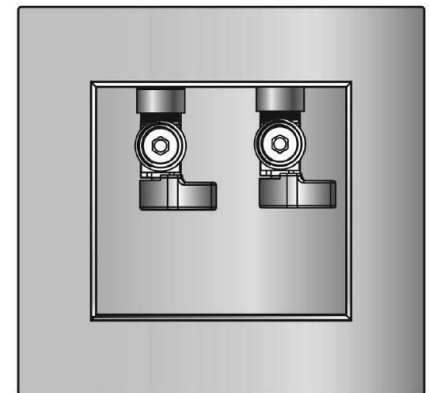

Washing Machine Outlet Box, Fire Rated with Quarter Turn Valve

Product Specifications

Product Features:

- Furnish and install fire rated recessed washing machine outlet box
- Unit shall have brass quarter-turn ball valves
- Unit shall be MAINLINE® product code checked below as manufactured by IPS Corporation

Box Material:

- PVC Resin & Intumescent Pad attached

Valve & Drain Options:

- Qtr. Turn Valve with 1/2" MIP/Sweat, CPVC, PEX or Wirsbo connection furnished
- Valves comply with ASME A112.18.1

✓ To Submit	Product #	Product Description	Model #	Units/Case
	ML82356	Qtr Turn Valve, 1/2" Sweat Connection, ContractorPack	FR12SCP	10
	ML82358	Qtr Turn Valve, 1/2" CPVC Connection, ContractorPack	FR12CCP	10
	ML82360	Qtr Turn Valve, 1/2" Pex Connection, ContractorPack	FR12PCP	10
	ML82362	Qtr Turn Valve, 1/2" Wirsbo® ProPex® Connection, ContractorPack	FR12WCP	10