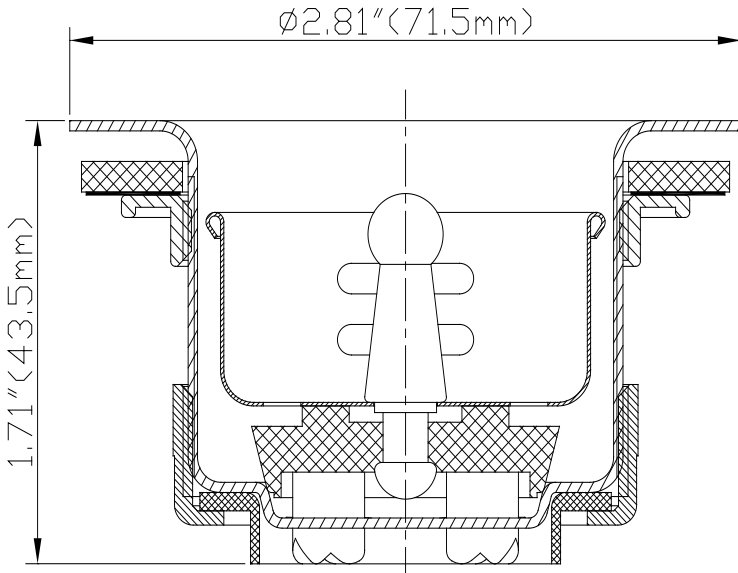

SPECIFICATIONS

- Stainless Steel Body
- Stainless Steel Basket

Model #	Finish
MLB02050	Polished Chrome
MLB02050SS	Brushed Stainless Steel

No.	Part Name	Material
1	Stick Post	Zinc
2	Basket	Stainless Steel
3	Stopper	Rubber
4	Body	Stainless Steel
5	Washer	Rubber
6	Friction Washer	Paper
7	Lock Nut	Zinc
8	Washer	PE
9	Tailpiece Nut	Zinc