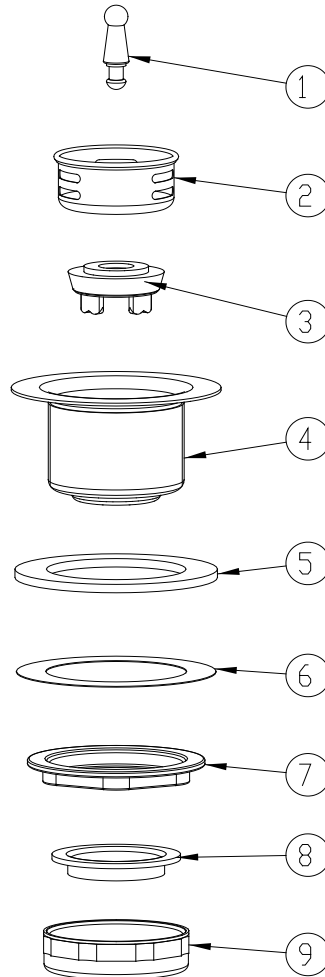

SPECIFICATIONS

- Stainless Steel Body
- Stainless Steel Basket

Model #	Finish
MLB02050	Polished Chrome
MLB02050SS	Brushed Stainless Steel

No.	Part Name	Material
1	Stick Post	Zinc
2	Basket	Stainless Steel
3	Stopper	Rubber
4	Body	Stainless Steel
5	Washer	Rubber
6	Friction Washer	Paper
7	Lock Nut	Zinc
8	Washer	PE
9	Tailpiece Nut	Zinc