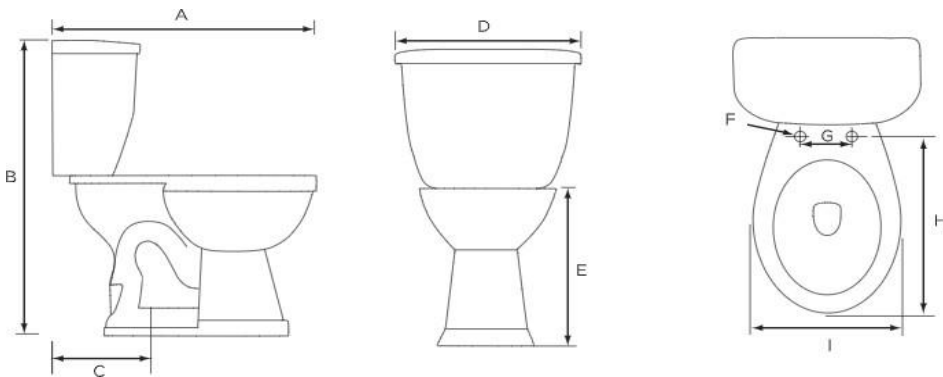

# Lynx 1.6 Elongated, Two-Piece, Comfortable Height (ADA), 12" Left-Hand Flush

### Features

- Grade A Vitreous China
- ADA Compliant, 17" Height
- 2" Fully Glazed Trapway
- Siphon Jet Action Flushing
- Low Water Consumption of 1.6 GPF
- Color Matched Tank Lever
- Available in Biscuit
- 12" Rough-In
- Mainline Toilet Seat Sold Separately

### Certifications

- IAPMO cUPC
- ASME A112.19.2
- ADA ANSI A117.1
- 1000g MaP Rating

Bowl	Tank	A	B	C	D	E	F	G	H	I
MLS10027	MLS10031	29-1/3"	32-5/8"	12"	18-1/8"	17"	1/2"	5-1/2"	18-1/2"	14"

All dimensions listed are nominal. Mainline® reserves the right to make product and material changes at any time without notice.