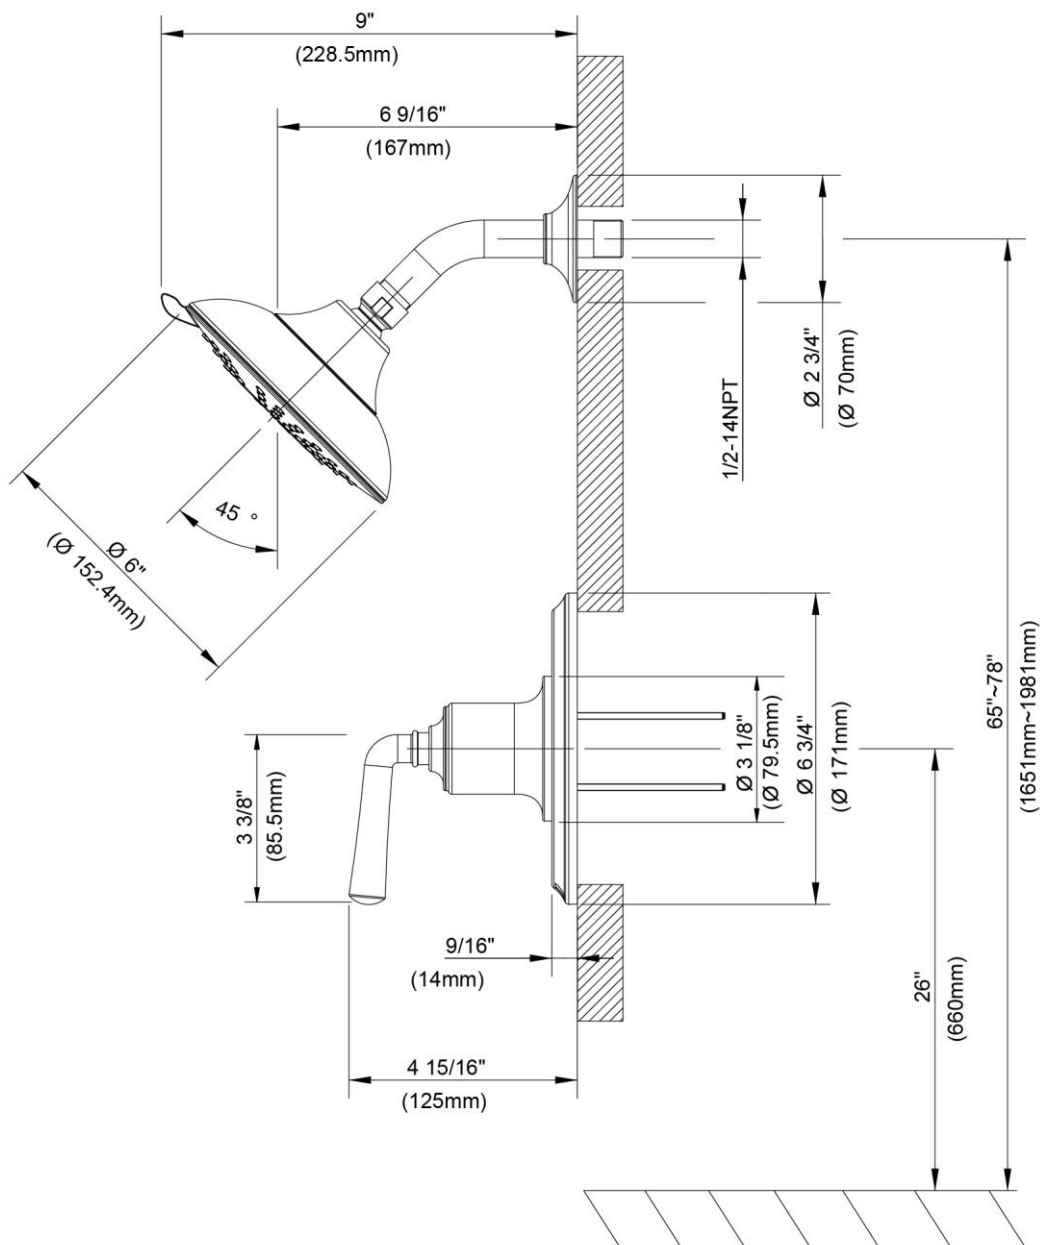

Shower Only Trim

Garniture de douche seulement
Pieza exterior para ducha

Product Specifications

LUXART®

Beauty in every detail.™

Pastiche®

**PA511TO-CP
PA511TO-BN
PA511TO-BLM
PA511TO-PBB**

Contact your sales representative for more information or visit our website at luxartcollection.com