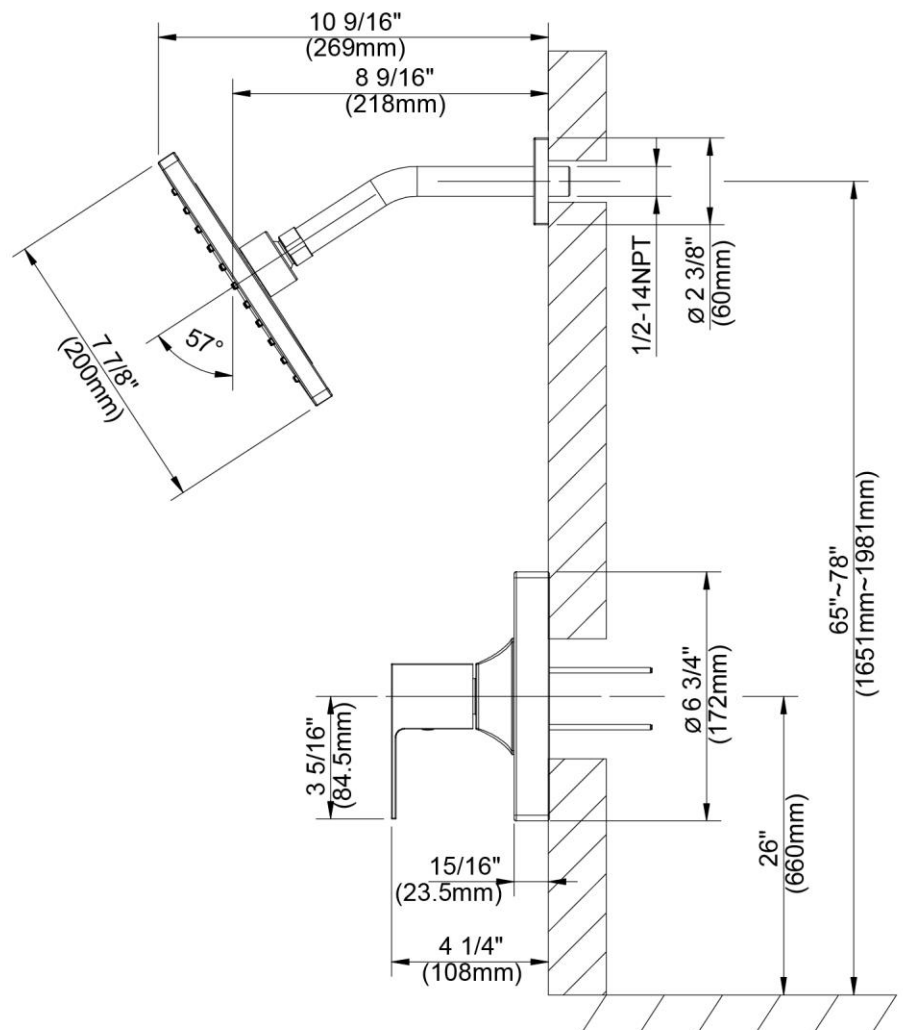

Shower Only Trim

Garniture de douche seulement
Pieza exterior para ducha

Product Specifications

Serendipity®

SE511TO-CP
SE511TO-BN

Contact your sales representative for more information or visit our website at luxartcollection.com