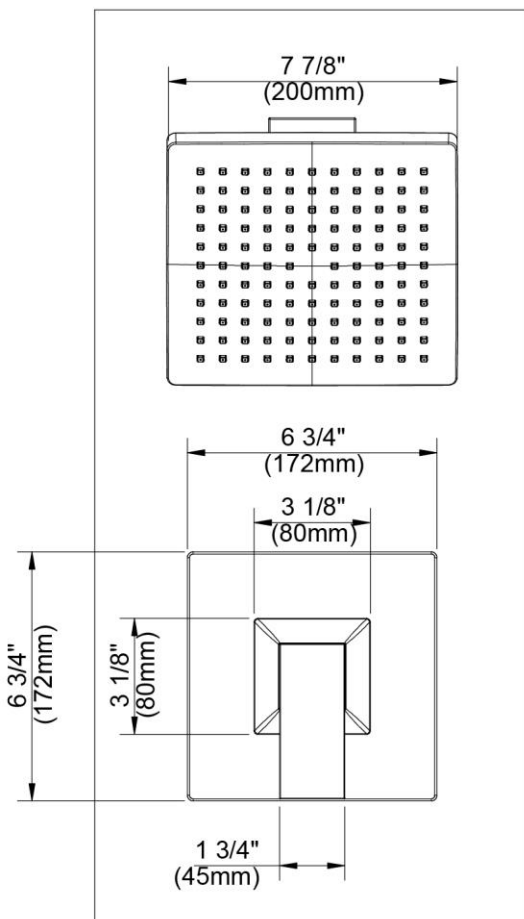

Shower Only Trim

Garniture de douche seulement
Pieza exterior para ducha

Product Specifications

Serendipity®

SE511TO-CP
SE511TO-BN

Contact your sales representative for more information or visit our website at luxartcollection.com