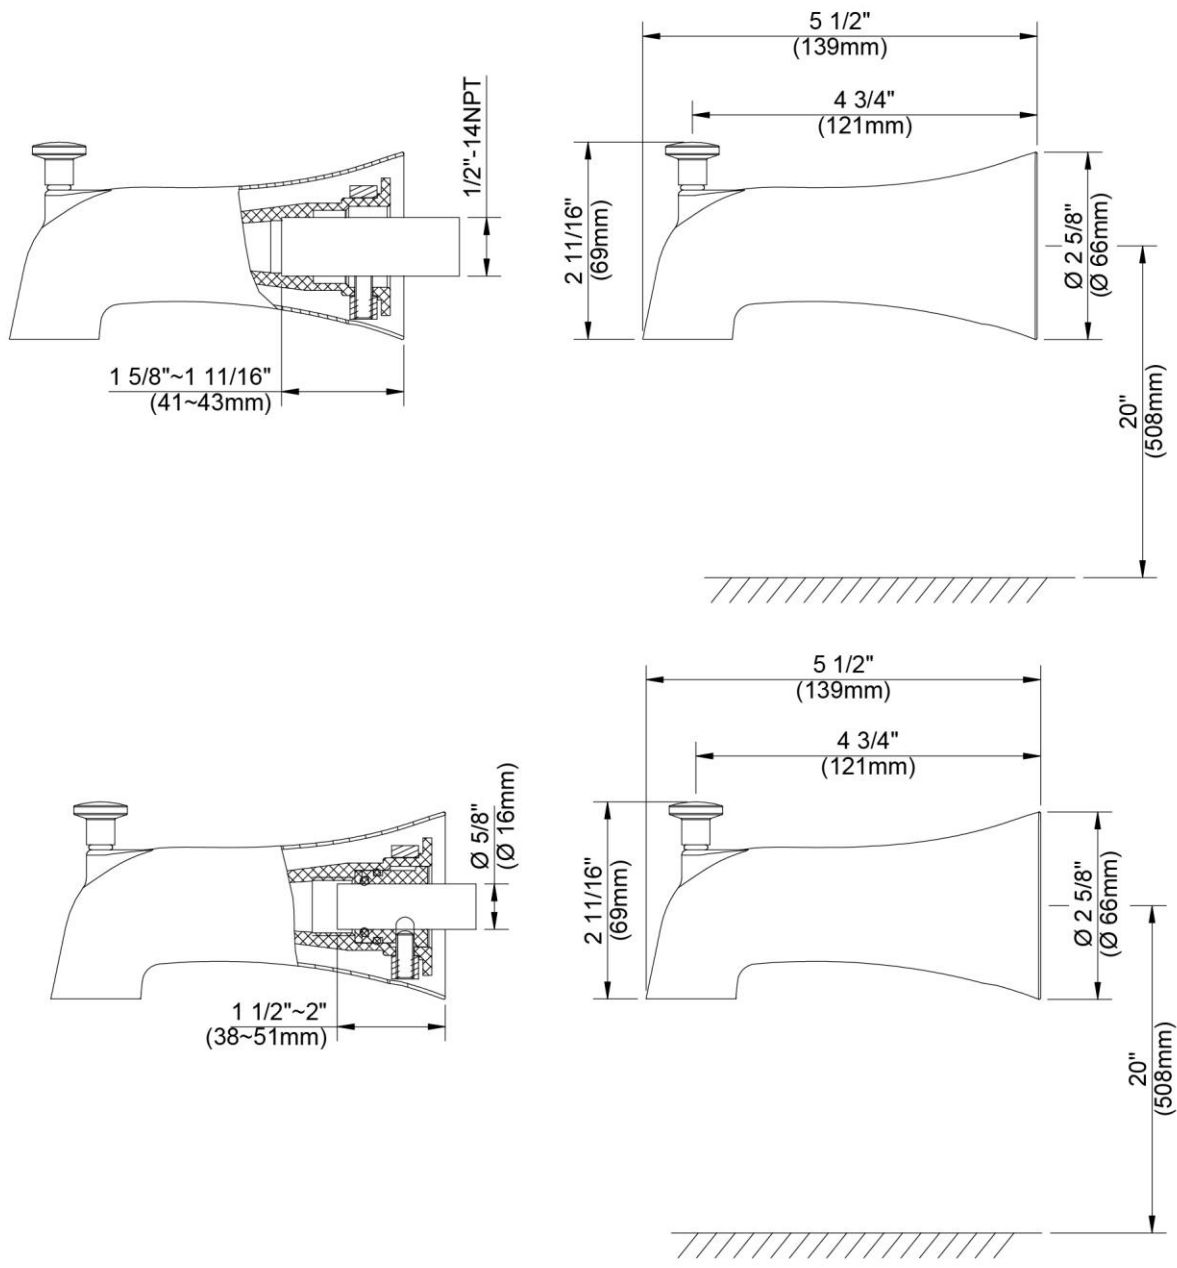

Diverter Tub Spout

Bec inverseur

Vertedor de bañera con cambiador

Product Specifications

LUXART®

Beauty in every detail.™

SOPHISTICATED

LTSPOUT-CP
LTSPOUT-BN
LTSPOUT-BLM
LTSPOUT-ORB

Contact your sales representative for more information or visit our website at luxartcollection.com