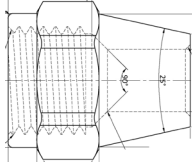

No. 41-S Flare Brass Short Nut

Mainline/ Industry #	Midland Item #	Description	Min. Quantity	Carton Quantity	Weight Each (lbs)
ML41-S-4	10015ML	1/4" FLARE	10	100	0.03
ML41-S-6	10017ML	3/8" FLARE	10	100	0.04
ML41-S-8	10019ML	1/2" FLARE	10	100	0.077
ML41-S-10	10020ML	5/8" FLARE	10	100	0.15
ML41-S-12	10021ML	3/4" FLARE	10	100	0.24
ML41-S-14	10022ML	7/8" FLARE	10	100	0.36