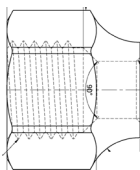

No. 413 Flare Brass Short Forged Nut Lead Free

Mainline/ Industry #	Midland Item #	Description	Bag Quantity	Case Quantity	Weight Each (lbs)
ML413-4LF	704018-04ML	1/4" LEAD FREE FLARE	10	100	0.034
ML413-6LF	704018-06ML	3/8" LEAD FREE FLARE	10	100	0.056
ML413-8LF	704018-08ML	1/2" LEAD FREE FLARE	10	100	0.088
ML413-10LF	704018-10ML	5/8" LEAD FREE FLARE	10	100	0.121