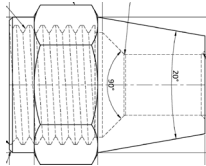

No. 41-S Flare Brass Short Nut Lead Free

Mainline/ Industry #	Midland Item #	Description	Bag Quantity	Case Quantity	Weight Each (lbs)
ML41-S-3LF	704014-03ML	3/16" LEAD FREE FLARE	10	100	0.013
ML41-S-4LF	704014-04ML	1/4" LEAD FREE FLARE	10	100	0.029
ML41-S-5LF	704014-05ML	5/16" LEAD FREE FLARE	10	100	0.038
ML41-S-6LF	704014-06ML	3/8" LEAD FREE FLARE	10	100	0.046
ML41-S-8LF	704014-08ML	1/2" LEAD FREE FLARE	10	100	0.08
ML41-S-10LF	704014-10ML	5/8" LEAD FREE FLARE	10	100	0.117
ML41-S-12LF	704014-12ML	3/4" LEAD FREE FLARE	10	100	0.222

Contact your sales representative for more information or visit our website at mainlinecollection.com.

Revised 1/2/25