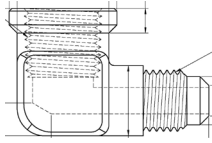

Contact your sales representative for more information or visit our website at mainlinecollection.com.

Revised 1/2/25

Leaded and Lead-Free Flare Brass Fittings

Product Specifications

MAINLINE

No. 50 Flare Brass 90° Female Elbow Lead Free