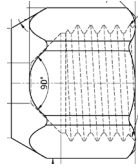

No. 40-C Flare Brass Cap

Mainline/ Industry #	Midland Item #	Description	Min. Quantity	Carton Quantity	Weight Each (lbs)
ML40-C-4	10075ML	1/4" FLARE	10	100	0.02
ML40-C-5	10076ML	5/16" FLARE	10	100	0.04
ML40-C-6	10077ML	3/8" FLARE	10	100	0.04
ML40-C-8	10078ML	1/2" FLARE	10	100	0.044
ML40-C-10	10079ML	5/8" FLARE	10	100	0.20