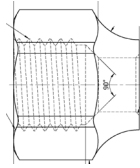

No. 413 Flare Brass Short Forged Nut

Mainline/ Industry #	Midland Item #	Description	Min. Quantity	Carton Quantity	Weight Each (lbs)
ML413-4	10039ML	1/4" FLARE	10	100	0.04
ML413-6	10041ML	3/8" FLARE	10	100	0.06
ML413-8	10042ML	1/2" FLARE	10	100	0.08
ML413-10	10043ML	5/8" FLARE	10	100	0.12
ML413-14	10045ML	7/8" FLARE	10	100	0.30