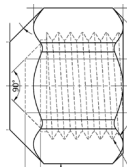

No. 40-C Flare Brass Cap Lead Free

Mainline/ Industry #	Midland Item #	Description	Min. Quantity	Carton Quantity	Weight Each (lbs)
ML40-C-4LF	704040-04ML	1/4" LEAD FREE FLARE	10	100	0.021
ML40-C-5LF	704040-05ML	5/16" LEAD FREE FLARE	10	100	0.039
ML40-C-6LF	704040-06ML	3/8" LEAD FREE FLARE	10	100	0.03
ML40-C-8LF	704040-08ML	1/2" LEAD FREE FLARE	10	100	0.044
ML40-C-10LF	704040-10ML	5/8" LEAD FREE FLARE	10	100	0.074