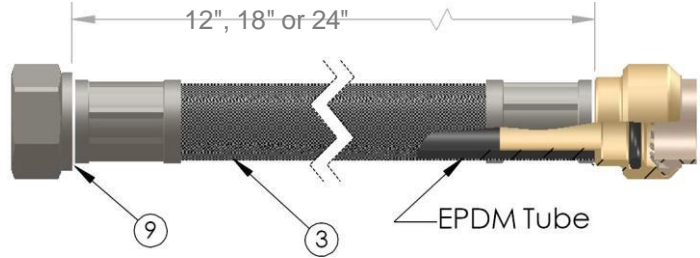

Push Connect® FIP Water Heater Connectors

Product Specifications

MAINLINE®

MATERIALS & SPECIFICATIONS

#	Component	Material
1	Rubber Hose	EPDM 80 Perox
2	Ferrule	Stainless Steel
3	Hose Braiding	Stainless Steel
4	Fitting Head	Lead Free Brass
5	O-Ring	EPDM 70 Perox
6	Push Release	POM
7	Grip Ring	Stainless Steel
8	Seat Ring	POM
9	Plastic Washer	ABS Plastic
10	Swivel Assembly	Chrome Plated