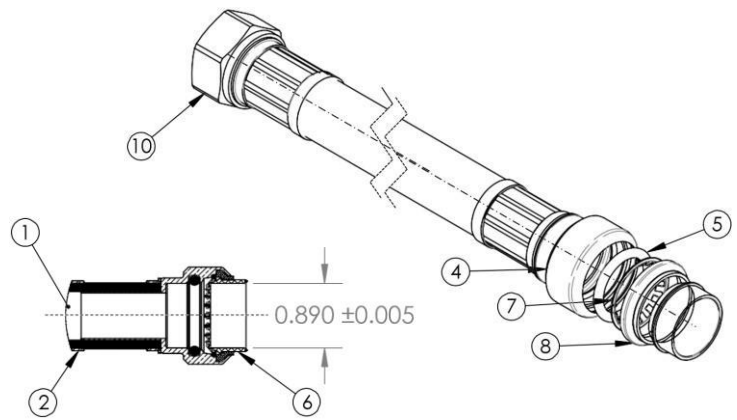

FORCES FOR MECHANICAL SEPARATION TEST

Nominal Size		Longitudinal (Pull) Test	
Inches	mm	Lbf	N
1/2	13	150	667
3/4	19	275	1223.2

Warranty

See warranty information for more details.

All dimensions listed are nominal. MAINLINE® reserves the right to make product and material changes at any time without notice.

Contact your sales representative for more information or visit our website at mainlinecollection.com