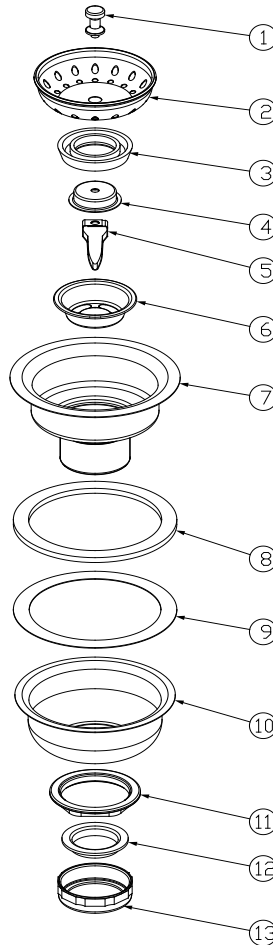

SPECIFICATIONS

- Stainless Steel Body
- Snap in Stainless Steel Basket
- Metal Post
- Zinc Die Cast Locknut
- Zinc Die Cast Tailpiece Nut

ML14

No.	Part Name	Material
1	Stick Post	Brass
2	Basket	Stainless Steel
3	Stopper	Rubber
4	Flange	Stainless Steel
5	Spring	Stainless Steel
6	Flange	Stainless Steel
7	Body	Stainless Steel
8	Washer	Rubber
9	Friction Washer	Paper
10	Shell	Stainless Steel
11	Locknut	Zinc
12	Washer	PE
13	Tailpiece Nut	Zinc

CROSS REFERENCE

14	300-012
S14-014	1443SS