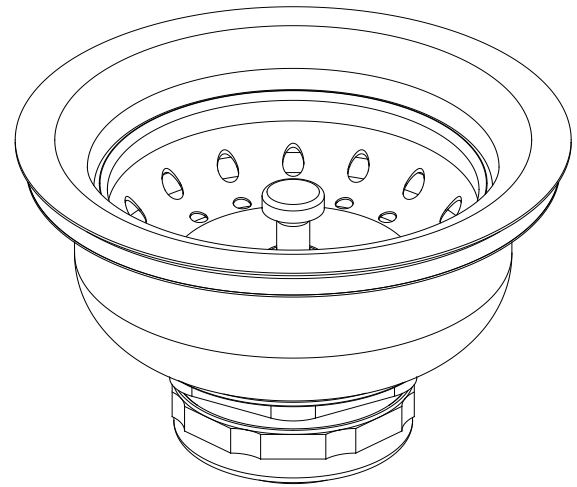

SPECIFICATIONS

- Stainless Steel Body
- Snap in Stainless Steel Basket
- Metal Post
- Zinc Die Cast Locknut
- Zinc Die Cast Tailpiece Nut

ML14

No.	Part Name	Material
1	Stick Post	Brass
2	Basket	Stainless Steel
3	Stopper	Rubber
4	Flange	Stainless Steel
5	Spring	Stainless Steel
6	Flange	Stainless Steel
7	Body	Stainless Steel
8	Washer	Rubber
9	Friction Washer	Paper
10	Shell	Stainless Steel
11	Locknut	Zinc
12	Washer	PE
13	Tailpiece Nut	Zinc

CROSS REFERENCE

14	300-012
S14-014	1443SS