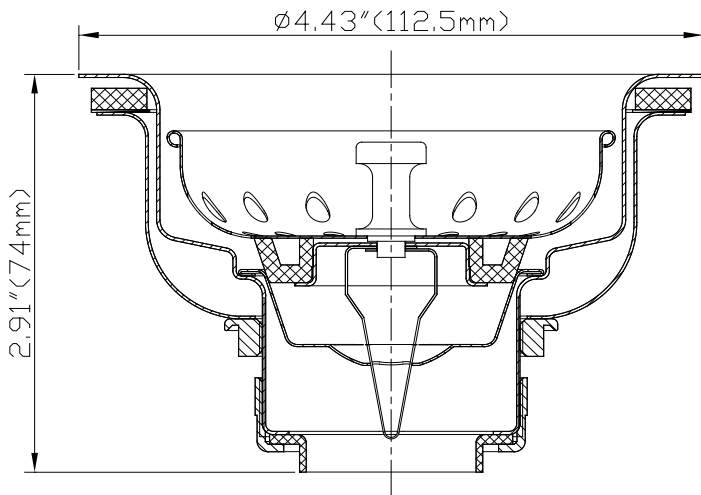

SPECIFICATIONS

- Stainless Steel Body
- Snap in Stainless Steel Basket
- Metal Post
- Zinc Die Cast Locknut
- Zinc Die Cast Tailpiece Nut

ML14

No.	Part Name	Material
1	Stick Post	Brass
2	Basket	Stainless Steel
3	Stopper	Rubber
4	Flange	Stainless Steel
5	Spring	Stainless Steel
6	Flange	Stainless Steel
7	Body	Stainless Steel
8	Washer	Rubber
9	Friction Washer	Paper
10	Shell	Stainless Steel
11	Locknut	Zinc
12	Washer	PE
13	Tailpiece Nut	Zinc

CROSS REFERENCE

14	300-012
S14-014	1443SS