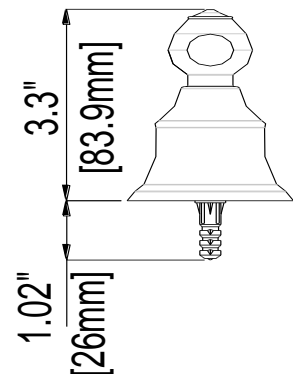

AVAILABLE FINISHES / FINIS OFFERTS / DISTINTOS ACABADOS:

- Polished Chrome / Chrome poli / Cromo lustrado (CP)
- PVD Brushed Nickel / PVD Nickel brossé / PVD Níquel cepillado (BN)
- Oil Rubbed Bronze / Bronze poncé à l'huile / Bronze lustrado al aceite (ORB)
- PVD Polished Nickel / PVD Nickel poli / PVD Níquel lustrado (PN)

Contact your sales representative for more information or visit our website at luxartcollection.com