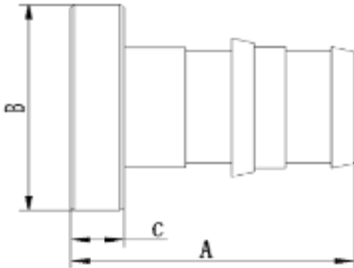

ELBOW					
Model #	Size	A	B	C	D
MLPXBCEL12	1/2"	1.476	1.476	1.181	1.181
MLPXBCEL34	3/4"	1.988	1.988	1.575	1.575
MLPXBCEL1	1"	2.53	2.53	2.008	2.008

SWEAT FEMALE ADAPTER			
Model #	Size	A	B
MLPXBCEFSA12	1/2"	1.299	0.626
MLPXBCEFSA34	3/4"	1.811	0.878
MLPXBCEFSA1	1"	2.205	1.13
MLPXBCEFSA1234	1/2"x3/4"	1.575	0.878

SWEAT MALE ADAPTER			
Model #	Size	A	B
MLPXBCEMSA12	1/2"	1.417	0.626
MLPXBCEMSA34	3/4"	1.949	0.874
MLPXBCEMSA1	1"	2.224	1.126
MLPXBCEMSA3412	3/4"x1/2"	1.654	0.626
MLPXBCEMSA1234	1/2"x3/4"	1.634	0.874

Warranty

F1960 Brass Pex Fitting, Lead Free

Product Specifications

MAINLINE®

PLUG				
Model #	Size	A	B	C
MLPXBCEP12	1/2"	0.846	0.866	0.138
MLPXBCEP34	3/4"	1.083	1.102	0.138
MLPXBCEP1	1"	1.319	1.378	0.138

MALE ADAPTER				
Model #	Size	A	B	C
MLPXBCEMA12	1/2"	1.457	0.866	1/2" MPT
MLPXBCEMA34	3/4"	1.713	1.181	3/4" MPT
MLPXBCEMA1	1"	2.126	1.339	1" MPT
MLPXBCEMA1234	1/2"x3/4"	1.476	1.063	3/4" MPT
MLPXBCEMA3412	3/4"x1/2"	1.713	1.181	1/2" MPT
MLPXBCEMA341	3/4"x1"	1.831	1.496	1" MPT
MLPXBCEMA134	1"x3/4"	1.969	1.417	3/4" MPT

FEMALE ADAPTER			
Model #	Size	A	B
MLPXBCEFA12	1/2"	1.339	0.972
MLPXBCEFA34	3/4"	1.594	1.378
MLPXBCEFA1	1"	2.028	1.673
MLPXBCEFA1234	1/2"x3/4"	1.358	1.22
MLPXBCEFA3412	3/4"x1/2"	1.575	0.972

DROP-EAR ELBOW				
Model #	Size	A	B	C
MLPXBCEFDEL12	1/2"	1.398	1.22	1/2" FPT
MLPXBCEFDEL34	3/4"	1.634	1.654	3/4" FPT