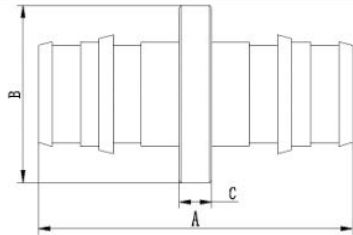

TEES				
Model #	Size	A	B	C
MLPXCET121212	1/2"	2.362	1.181	1.181
MLPXCET343434	3/4"	3.15	1.575	1.575
MLPXCET111	1"	4.016	1.929	2.008
MLPXCET343412	3/4"x3/4"x1/2"	2.835	1.299	1.417
MLPXCET341234	3/4"x1/2"x3/4"	2.776	1.575	1.201
MLPXCET341212	3/4"x1/2"x1/2"	2.52	1.299	1.26
MLPXCET1134	1"x1"x3/4"	3.662	1.791	1.811
MLPXCET1112	1"x1"x1/2"	3.425	1.378	1.713
MLPXCET13434	1"x3/4"x3/4"	3.386	1.693	1.575

F1960 Brass Pex Fitting, Lead Free

Product Specifications

MAINLINE®

COUPLINGS				
Model #	Size	A	B	C
MLPXBCEC12	1/2"	1.555	0.886	0.138
MLPXBCEC34	3/4"	2.028	1.102	0.138
MLPXBCEC1	1"	2.5	1.378	0.138
MLPXBCEC3412	3/4"x1/2"	1.791	1.102	0.138
MLPXBCEC134	1" x 3/4"	2.264	1.102	0.138

ELBOW					
Model #	Size	A	B	C	D
MLPXBCEL12	1/2"	1.476	1.476	1.181	1.181
MLPXBCEL34	3/4"	1.988	1.988	1.575	1.575
MLPXBCEL1	1"	2.53	2.53	2.008	2.008

SWEAT FEMALE ADAPTER			
Model #	Size	A	B
MLPXBCEFSA12	1/2"	1.299	0.626
MLPXBCEFSA34	3/4"	1.811	0.878
MLPXBCEFSA1	1"	2.205	1.13
MLPXBCEFSA1234	1/2"x3/4"	1.575	0.878