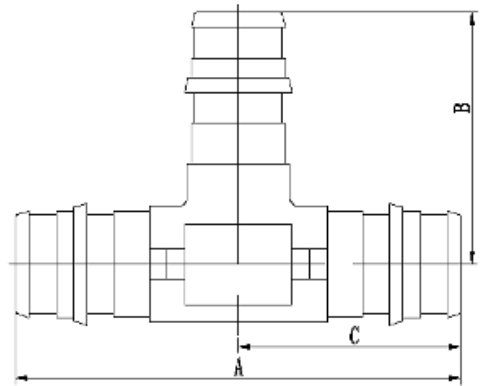

TEES				
Model #	Size	A	B	C
MLPXCET121212	1/2"	2.362	1.181	1.181
MLPXCET343434	3/4"	3.15	1.575	1.575
MLPXCET111	1"	4.016	1.929	2.008
MLPXCET343412	3/4"x3/4"x1/2"	2.835	1.299	1.417
MLPXCET341234	3/4"x1/2"x3/4"	2.776	1.575	1.201
MLPXCET341212	3/4"x1/2"x1/2"	2.52	1.299	1.26
MLPXCET1134	1"x1"x3/4"	3.662	1.791	1.811
MLPXCET1112	1"x1"x1/2"	3.425	1.378	1.713
MLPXCET13434	1"x3/4"x3/4"	3.386	1.693	1.575

F1960 Brass Pex Fitting, Lead Free

Product Specifications

MAINLINE®

COUPLINGS				
Model #	Size	A	B	C
MLPXBCEC12	1/2"	1.555	0.886	0.138
MLPXBCEC34	3/4"	2.028	1.102	0.138
MLPXBCEC1	1"	2.5	1.378	0.138
MLPXBCEC3412	3/4"x1/2"	1.791	1.102	0.138
MLPXBCEC134	1" x 3/4"	2.264	1.102	0.138