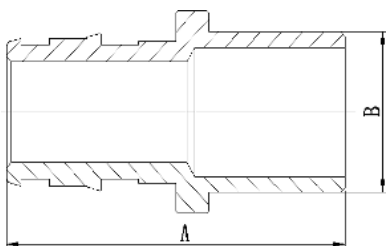

F1960 Brass Pex Fitting, Lead Free

Product Specifications

MAINLINE®

COUPLINGS				
Model #	Size	A	B	C
MLPXBCEC12	1/2"	1.555	0.886	0.138
MLPXBCEC34	3/4"	2.028	1.102	0.138
MLPXBCEC1	1"	2.5	1.378	0.138
MLPXBCEC3412	3/4"x1/2"	1.791	1.102	0.138
MLPXBCEC134	1" x 3/4"	2.264	1.102	0.138

ELBOW					
Model #	Size	A	B	C	D
MLPXBCEL12	1/2"	1.476	1.476	1.181	1.181
MLPXBCEL34	3/4"	1.988	1.988	1.575	1.575
MLPXBCEL1	1"	2.53	2.53	2.008	2.008

SWEAT FEMALE ADAPTER			
Model #	Size	A	B
MLPXBCEFSA12	1/2"	1.299	0.626
MLPXBCEFSA34	3/4"	1.811	0.878
MLPXBCEFSA1	1"	2.205	1.13
MLPXBCEFSA1234	1/2"x3/4"	1.575	0.878

SWEAT MALE ADAPTER			
Model #	Size	A	B
MLPXBCEMSA12	1/2"	1.417	0.626
MLPXBCEMSA34	3/4"	1.949	0.874
MLPXBCEMSA1	1"	2.224	1.126
MLPXBCEMSA3412	3/4"x1/2"	1.654	0.626
MLPXBCEMSA1234	1/2"x3/4"	1.634	0.874

Warranty