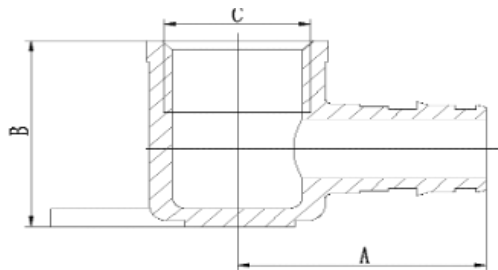

F1960 Brass Pex Fitting, Lead Free

Product Specifications

MAINLINE®

PLUG				
Model #	Size	A	B	C
MLPXBCEP12	1/2"	0.846	0.866	0.138
MLPXBCEP34	3/4"	1.083	1.102	0.138
MLPXBCEP1	1"	1.319	1.378	0.138

MALE ADAPTER				
Model #	Size	A	B	C
MLPXBCEMA12	1/2"	1.457	0.866	1/2" MPT
MLPXBCEMA34	3/4"	1.713	1.181	3/4" MPT
MLPXBCEMA1	1"	2.126	1.339	1" MPT
MLPXBCEMA1234	1/2"x3/4"	1.476	1.063	3/4" MPT
MLPXBCEMA3412	3/4"x1/2"	1.713	1.181	1/2" MPT
MLPXBCEMA341	3/4"x1"	1.831	1.496	1" MPT
MLPXBCEMA134	1"x3/4"	1.969	1.417	3/4" MPT

FEMALE ADAPTER			
Model #	Size	A	B
MLPXBCEFA12	1/2"	1.339	0.972
MLPXBCEFA34	3/4"	1.594	1.378
MLPXBCEFA1	1"	2.028	1.673
MLPXBCEFA1234	1/2"x3/4"	1.358	1.22
MLPXBCEFA3412	3/4"x1/2"	1.575	0.972

DROP-EAR ELBOW				
Model #	Size	A	B	C
MLPXBCEFDEL12	1/2"	1.398	1.22	1/2" FPT
MLPXBCEFDEL34	3/4"	1.634	1.654	3/4" FPT