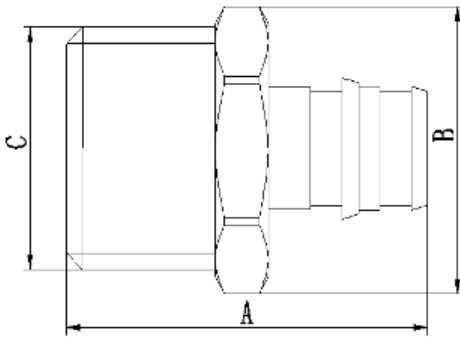

ELBOW					
Model #	Size	A	B	C	D
MLPXBCEL12	1/2"	1.476	1.476	1.181	1.181
MLPXBCEL34	3/4"	1.988	1.988	1.575	1.575
MLPXBCEL1	1"	2.53	2.53	2.008	2.008

SWEAT FEMALE ADAPTER			
Model #	Size	A	B
MLPXBCEFSA12	1/2"	1.299	0.626
MLPXBCEFSA34	3/4"	1.811	0.878
MLPXBCEFSA1	1"	2.205	1.13
MLPXBCEFSA1234	1/2"x3/4"	1.575	0.878

SWEAT MALE ADAPTER			
Model #	Size	A	B
MLPXBCEMSA12	1/2"	1.417	0.626
MLPXBCEMSA34	3/4"	1.949	0.874
MLPXBCEMSA1	1"	2.224	1.126
MLPXBCEMSA3412	3/4"x1/2"	1.654	0.626
MLPXBCEMSA1234	1/2"x3/4"	1.634	0.874

Warranty

F1960 Brass Pex Fitting, Lead Free

Product Specifications

MAINLINE®

PLUG				
Model #	Size	A	B	C
MLPXBCEP12	1/2"	0.846	0.866	0.138
MLPXBCEP34	3/4"	1.083	1.102	0.138
MLPXBCEP1	1"	1.319	1.378	0.138

MALE ADAPTER				
Model #	Size	A	B	C
MLPXBCEMA12	1/2"	1.457	0.866	1/2" MPT
MLPXBCEMA34	3/4"	1.713	1.181	3/4" MPT
MLPXBCEMA1	1"	2.126	1.339	1" MPT
MLPXBCEMA1234	1/2"x3/4"	1.476	1.063	3/4" MPT
MLPXBCEMA3412	3/4"x1/2"	1.713	1.181	1/2" MPT
MLPXBCEMA341	3/4"x1"	1.831	1.496	1" MPT
MLPXBCEMA134	1"x3/4"	1.969	1.417	3/4" MPT

FEMALE ADAPTER			
Model #	Size	A	B
MLPXBCEFA12	1/2"	1.339	0.972
MLPXBCEFA34	3/4"	1.594	1.378
MLPXBCEFA1	1"	2.028	1.673
MLPXBCEFA1234	1/2"x3/4"	1.358	1.22
MLPXBCEFA3412	3/4"x1/2"	1.575	0.972

DROP-EAR ELBOW				
Model #	Size	A	B	C
MLPXBCEFDEL12	1/2"	1.398	1.22	1/2" FPT
MLPXBCEFDEL34	3/4"	1.634	1.654	3/4" FPT