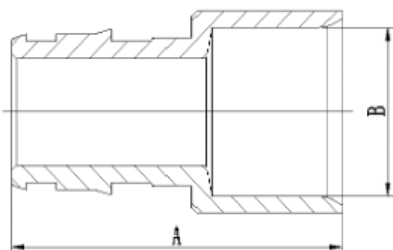

F1960 Brass Pex Fitting, Lead Free

Product Specifications

MAINLINE®

COUPLINGS				
Model #	Size	A	B	C
MLPXBCEC12	1/2"	1.555	0.886	0.138
MLPXBCEC34	3/4"	2.028	1.102	0.138
MLPXBCEC1	1"	2.5	1.378	0.138
MLPXBCEC3412	3/4"x1/2"	1.791	1.102	0.138
MLPXBCEC134	1" x 3/4"	2.264	1.102	0.138

ELBOW					
Model #	Size	A	B	C	D
MLPXBCEL12	1/2"	1.476	1.476	1.181	1.181
MLPXBCEL34	3/4"	1.988	1.988	1.575	1.575
MLPXBCEL1	1"	2.53	2.53	2.008	2.008

SWEAT FEMALE ADAPTER			
Model #	Size	A	B
MLPXBCEFSA12	1/2"	1.299	0.626
MLPXBCEFSA34	3/4"	1.811	0.878
MLPXBCEFSA1	1"	2.205	1.13
MLPXBCEFSA1234	1/2"x3/4"	1.575	0.878

SWEAT MALE ADAPTER			
Model #	Size	A	B
MLPXBCEMSA12	1/2"	1.417	0.626
MLPXBCEMSA34	3/4"	1.949	0.874
MLPXBCEMSA1	1"	2.224	1.126
MLPXBCEMSA3412	3/4"x1/2"	1.654	0.626
MLPXBCEMSA1234	1/2"x3/4"	1.634	0.874

Warranty