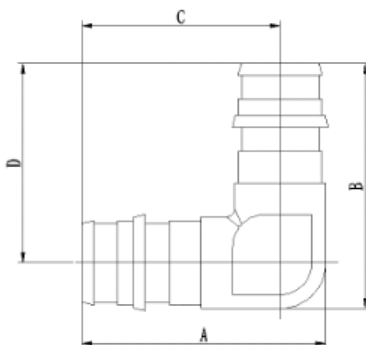

TEES				
Model #	Size	A	B	C
MLPXCET121212	1/2"	2.362	1.181	1.181
MLPXCET343434	3/4"	3.15	1.575	1.575
MLPXCET111	1"	4.016	1.929	2.008
MLPXCET343412	3/4"x3/4"x1/2"	2.835	1.299	1.417
MLPXCET341234	3/4"x1/2"x3/4"	2.776	1.575	1.201
MLPXCET341212	3/4"x1/2"x1/2"	2.52	1.299	1.26
MLPXCET1134	1"x1"x3/4"	3.662	1.791	1.811
MLPXCET1112	1"x1"x1/2"	3.425	1.378	1.713
MLPXCET13434	1"x3/4"x3/4"	3.386	1.693	1.575

F1960 Brass Pex Fitting, Lead Free

Product Specifications

MAINLINE®

COUPLINGS				
Model #	Size	A	B	C
MLPXBCEC12	1/2"	1.555	0.886	0.138
MLPXBCEC34	3/4"	2.028	1.102	0.138
MLPXBCEC1	1"	2.5	1.378	0.138
MLPXBCEC3412	3/4"x1/2"	1.791	1.102	0.138
MLPXBCEC134	1" x 3/4"	2.264	1.102	0.138

ELBOW					
Model #	Size	A	B	C	D
MLPXBCEL12	1/2"	1.476	1.476	1.181	1.181
MLPXBCEL34	3/4"	1.988	1.988	1.575	1.575
MLPXBCEL1	1"	2.53	2.53	2.008	2.008

SWEAT FEMALE ADAPTER			
Model #	Size	A	B
MLPXBCEFSA12	1/2"	1.299	0.626
MLPXBCEFSA34	3/4"	1.811	0.878
MLPXBCEFSA1	1"	2.205	1.13
MLPXBCEFSA1234	1/2"x3/4"	1.575	0.878

SWEAT MALE ADAPTER			
Model #	Size	A	B
MLPXBCEMSA12	1/2"	1.417	0.626
MLPXBCEMSA34	3/4"	1.949	0.874
MLPXBCEMSA1	1"	2.224	1.126
MLPXBCEMSA3412	3/4"x1/2"	1.654	0.626
MLPXBCEMSA1234	1/2"x3/4"	1.634	0.874

Warranty