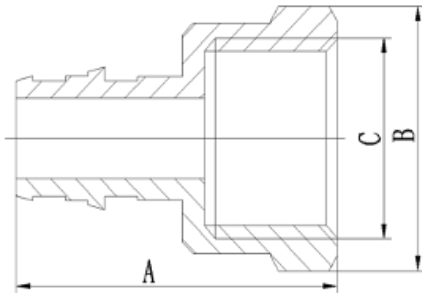

F1960 Brass Pex Fitting, Lead Free

Product Specifications

MAINLINE®

PLUG				
Model #	Size	A	B	C
MLPXBCEP12	1/2"	0.846	0.866	0.138
MLPXBCEP34	3/4"	1.083	1.102	0.138
MLPXBCEP1	1"	1.319	1.378	0.138

MALE ADAPTER				
Model #	Size	A	B	C
MLPXBCEMA12	1/2"	1.457	0.866	1/2" MPT
MLPXBCEMA34	3/4"	1.713	1.181	3/4" MPT
MLPXBCEMA1	1"	2.126	1.339	1" MPT
MLPXBCEMA1234	1/2"x3/4"	1.476	1.063	3/4" MPT
MLPXBCEMA3412	3/4"x1/2"	1.713	1.181	1/2" MPT
MLPXBCEMA341	3/4"x1"	1.831	1.496	1" MPT
MLPXBCEMA134	1"x3/4"	1.969	1.417	3/4" MPT

FEMALE ADAPTER			
Model #	Size	A	B
MLPXBCEFA12	1/2"	1.339	0.972
MLPXBCEFA34	3/4"	1.594	1.378
MLPXBCEFA1	1"	2.028	1.673
MLPXBCEFA1234	1/2"x3/4"	1.358	1.22
MLPXBCEFA3412	3/4"x1/2"	1.575	0.972

DROP-EAR ELBOW				
Model #	Size	A	B	C
MLPXBCEFDEL12	1/2"	1.398	1.22	1/2" FPT
MLPXBCEFDEL34	3/4"	1.634	1.654	3/4" FPT