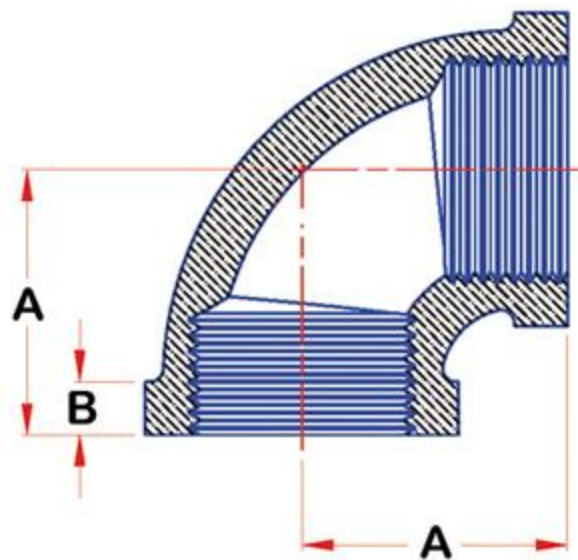

90° Elbows, Lead Free Bronze 1/8" to 4"

Product Specifications

PRODUCT FEATURES

- Threaded cast bronze
- Air tested for porosity
- Lead free: $\leq .25\%$ Pb

Dimensions

Part #	Size	Pkg Qty	Approx Weight	A	B
0921000501	1/8	25	0.05	0.54	0.25
0921000600	1/4	25	0.09	0.71	0.32
0921001004	3/8	25	0.15	0.82	0.36
0921001400	1/2	25	0.2	1.01	0.43
0921001806	3/4	25	0.36	1.18	0.5
0921002200	1	25	0.55	1.43	0.58
0921002606	1-1/4	10	0.95	1.69	0.67
0921003000	1-1/2	5	1.29	1.84	0.79
0921003406	2	5	1.95	2.12	0.75
LF61024	2-1/2	-	3.93	2.7	0.92
LF61030	3	-	5.8	3.08	0.98
LF61040	4	-	11.12	3.8	1.08