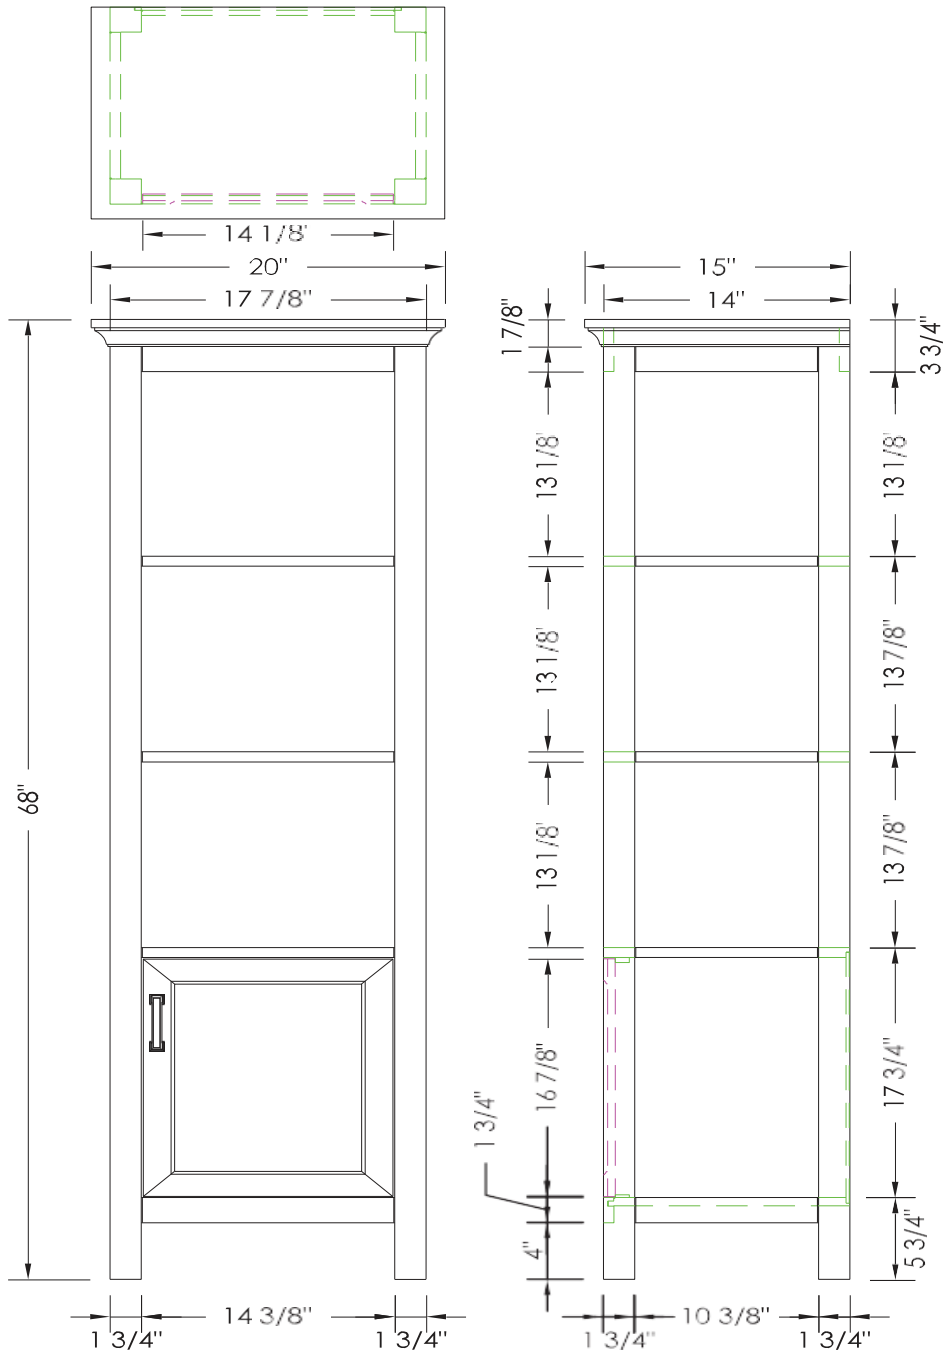

LUXART.

andressa®

Minimalist Linen Cabinet

LXLCMM1970/LXLCMM1970

HOWL1970/HOGL1970

Need Help? If you have any questions or concerns, please email: customerservice@luxartcollection.com.
Por favor. Si tiene alguna pregunta o duda, envíe un correo electrónico: customerservice@luxartcollection.com