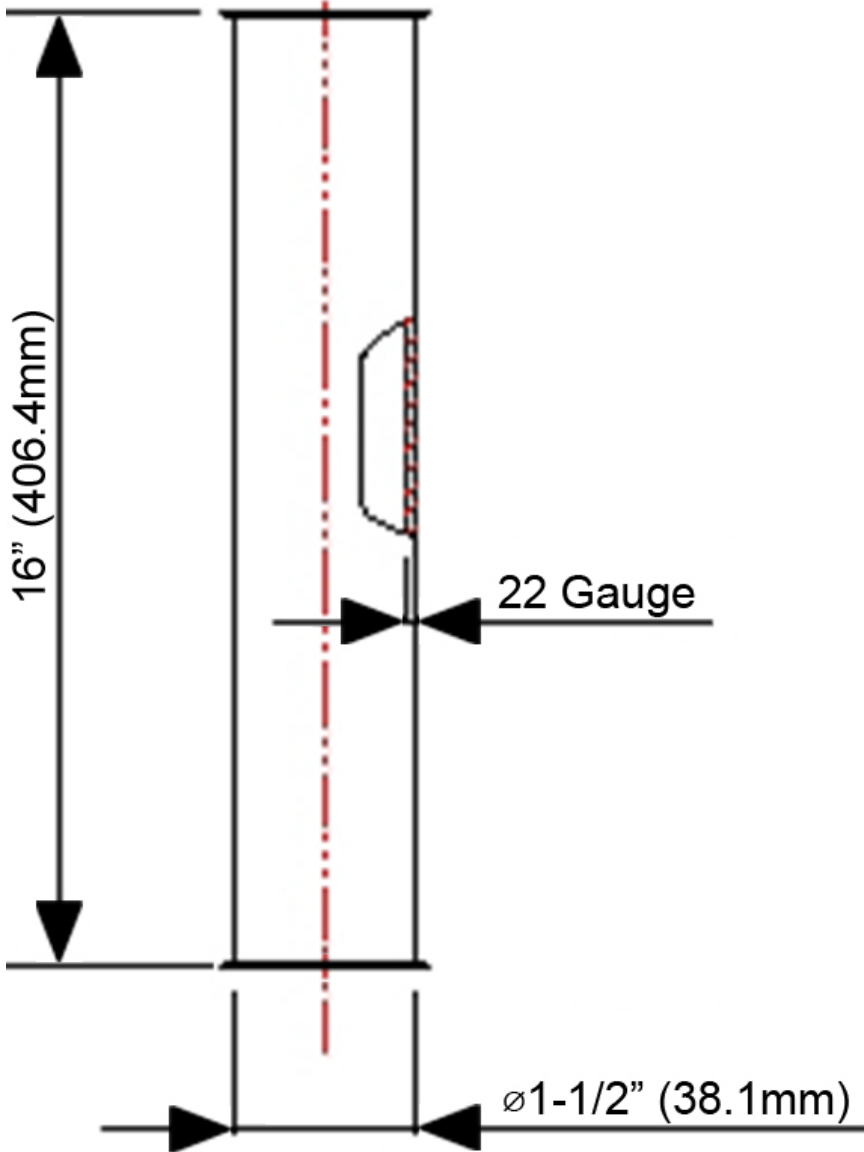

SPECIFICATIONS

- Chrome Plated

ML803ED

No.	Part Name	Material
1	Tailpiece	Brass

1 →

CERTIFICATIONS

- cUPC