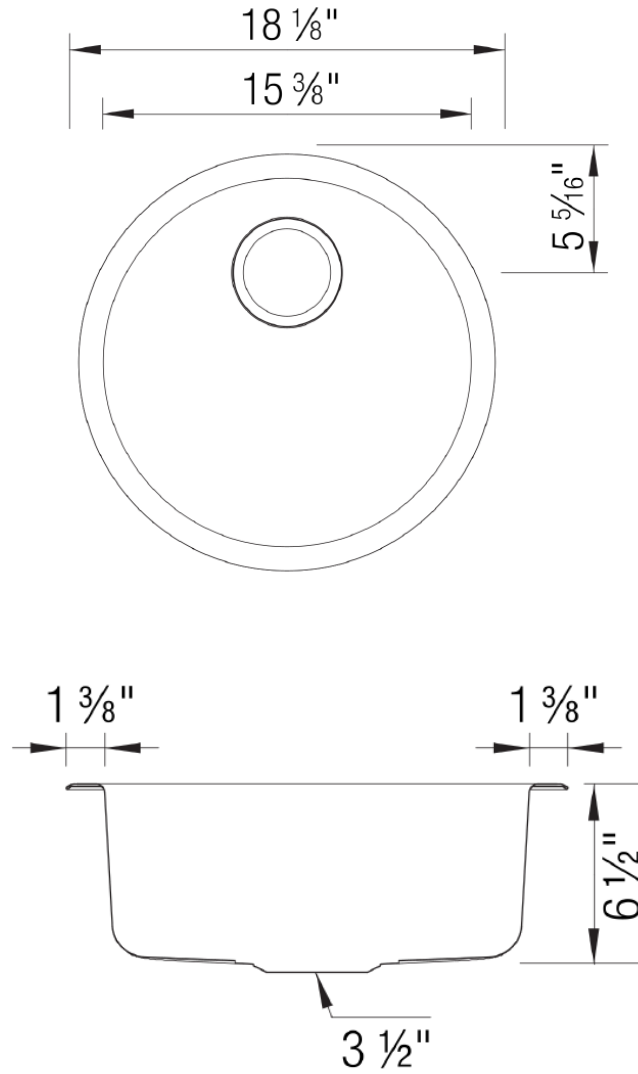

SILGRANIT® Round Bar Sink Dual Mount

LUXART®

Product Specifications

Contact your sales representative for more information or visit our website at luxartcollection.com

Revised 2/13/2024