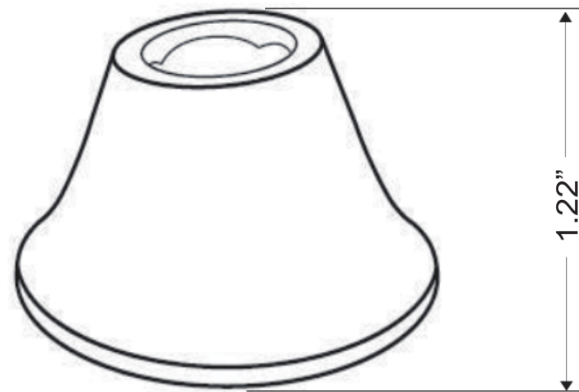

Sure Grip Bell Flange

Product Specifications

TECHNICAL SPECS

- Description: Sure Grip Bell
- Type: Escutcheon
- Material: Steel
- Application: Universal
- Finish: Chrome Plated

✓ To Submit	Part #	Description	(A) Escutcheon Diameter - inches
	ML90132	Sure Grip Bell Flanges	3/8" IPS
	ML90133	Sure Grip Bell Flanges	1/2" IPS
	ML90134	Sure Grip Bell Flanges	5/8" OD