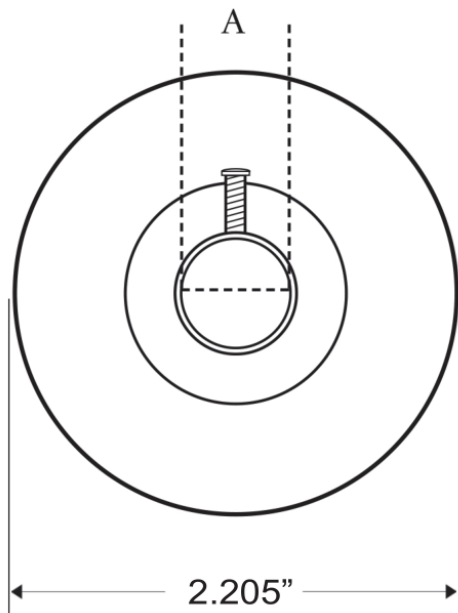

Sure Grip Bell Flange

Product Specifications

TECHNICAL SPECS

- Description: Sure Grip Bell
- Type: Escutcheon
- Material: Steel
- Application: Universal
- Finish: Chrome Plated

✓ To Submit	Part #	Description	(A) Escutcheon Diameter - inches
	ML90132	Sure Grip Bell Flanges	3/8" IPS
	ML90133	Sure Grip Bell Flanges	1/2" IPS
	ML90134	Sure Grip Bell Flanges	5/8" OD