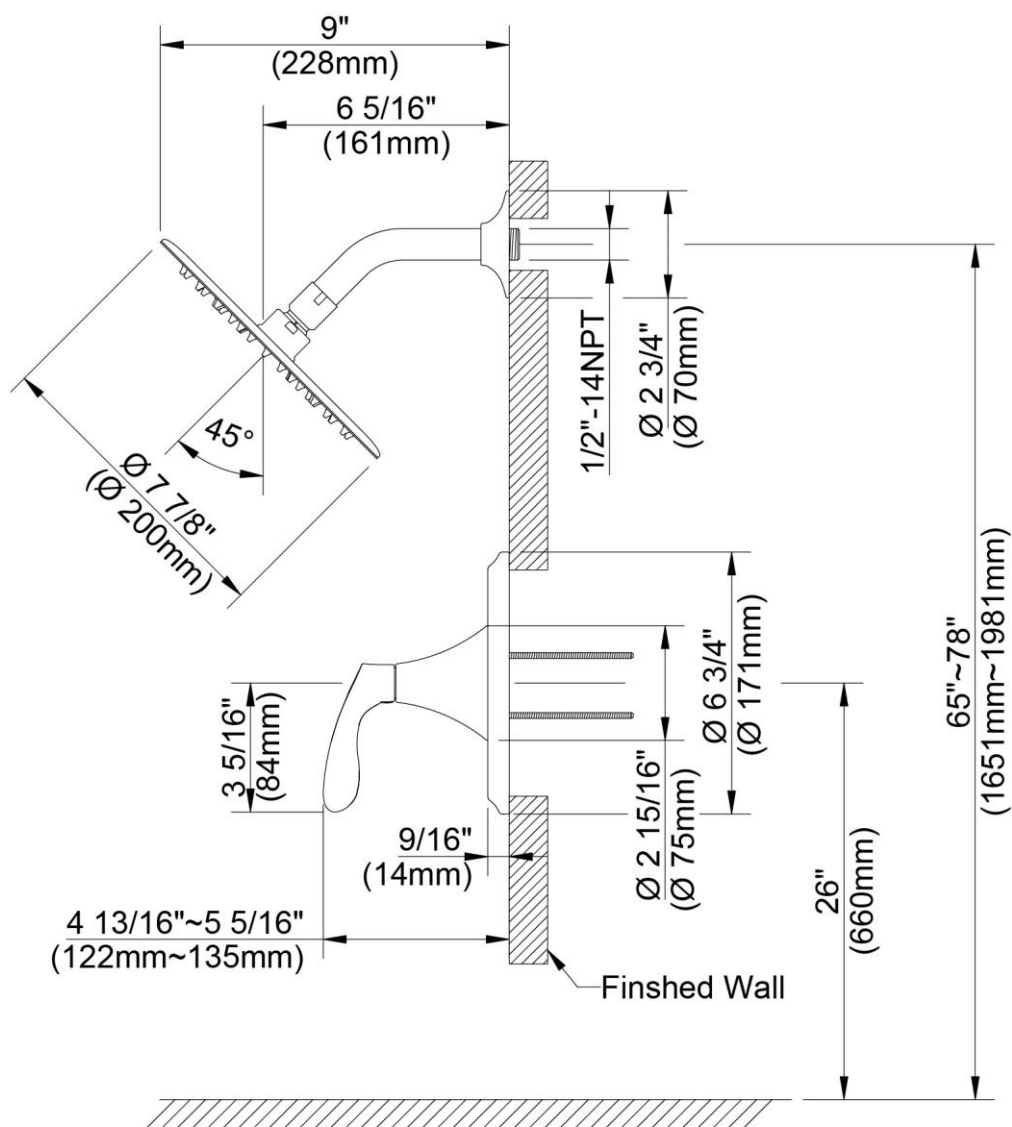

Shower Only Trim

Garniture de douche seulement

Pieza exterior para ducha

Product Specifications

LUXART®

Beauty in every detail.™

Seläh

SH511TO-CP
SH511TO-BN
SH511TO-BLM

Contact your sales representative for more information or visit our website at luxartcollection.com

Revised 8/17/2023